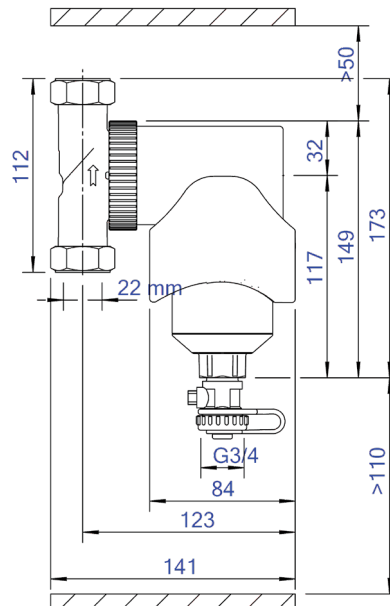

Product data sheet Spirotech

Product name

SpiroTrap MB3 -22mm -Magnet -Uni

Product properties

A brass dirt separator with magnet and a 22 mm - 2" universal connection

- Very small particles, from 5 μm (= 0.005 mm) are separated and removed
- Including a magnet for extra protection and high efficient removal of magnetite
- Dirt can be drained while the system is in operation
- No shut-off valves or bypass required
- Applicable with 50/50 Ethylene Glycol / Water (Volume)
- Constant low pressure drop
- Maintenance only takes a few seconds and is not a dirty job
- No unnecessary downtime
- Connection diameters from 22 mm - 2" (G2)

Article number

UE022WJ

Product image

Product dimensions

Product data sheet Spirotech

ETIM product data

Housing material	Brass	Suitable for open system	No
With drain valve	Yes	Suitable for closed system	Yes
Housing material quality	Other	Suitable for solar	No
Backwash filter	No	Whirl operating principle	No
Medium temperature (continuous)	0 - 110 °C	Negative pressure operating principle	No
Max. operating pressure	10 bar	With dismountable filter	No
KVS value [m ³ /h] at ΔP 1 bar	9.07	Filter volume	0.36 l
Variable flow direction	Yes	Magnet operating principle	Yes
With insulation	No	Thrust operating principle	No
Separator type	Dirt	With automatic de-aerator	No
Connection	Compression ring	Partial flow principle	No
Model	Horizontal/vertical	Principle full flow with settling	Yes
Nominal diameter	Other	Cleaning possible during operation	Yes
Max. glycol mixture	50 %	With couplers	Yes
Suitable for heating	Yes	Inlet/outlet offset distance	0 mm
Suitable for cooling	Yes	Material of connection	Brass
Outer pipe diameter	22 mm	Material quality connection	Other
Construction length	92 mm	Flow-through capacity	0 - 1.3 m ³ /h
Article compression class	PN 10	Magnet location	External
Surface protection	Untreated		