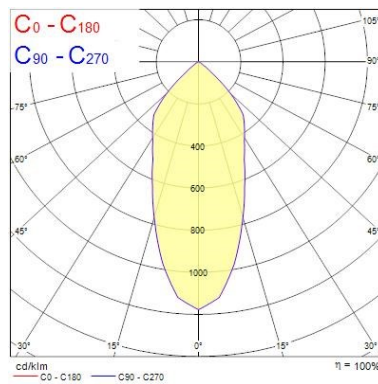

Expospot 90 fixed

EXPOSPOT 90 FIXED HE RA90 3000K MB WHITE
2070030

Max. products per 20A B Breaker 27

Lifetime data

Lifespan L70 B50	100000
Lifespan L80 B20	100000
Lifespan L90 B10	54500

Physical data

Housing colour	White
IP rating	IP20
IK rating	IK02
Nominal Product Width (mm)	123
Nominal Product Height (mm)	104
Nominal Product Diameter (mm)	123
Cutout Dimensions (W x L in mm or Diameter in mm)	112
Weight (kg)	0.77
Recessed Depth (mm)	104

Packaging

Single packaging type	Carton
Product EAN number	5025768700301
Packaging single length / height (cm)	18.0
Packaging single width (cm)	18.0
Packaging single depth (cm)	16.0
DUN14 (outer)	05025768700301
Units per outer package	1
Packaging outer length / height (cm)	18.0
Packaging outer width (cm)	18.0
Packaging outer depth (cm)	16.0

PHOTOMETRY