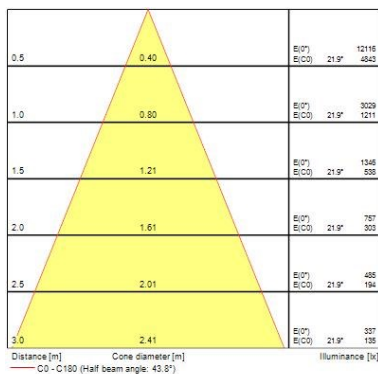

Expospot 90 fixed

EXPOSPOT 90 FIXED HE RA90 3000K MB WHITE
2070030

Max. products per 20A B Breaker 27

Lifetime data

Lifespan L70 B50	100000
Lifespan L80 B20	100000
Lifespan L90 B10	54500

Physical data

Housing colour	White
IP rating	IP20
IK rating	IK02
Nominal Product Width (mm)	123
Nominal Product Height (mm)	104
Nominal Product Diameter (mm)	123
Cutout Dimensions (W x L in mm or Diameter in mm)	112
Weight (kg)	0.77
Recessed Depth (mm)	104

Packaging

Single packaging type	Carton
Product EAN number	5025768700301
Packaging single length / height (cm)	18.0
Packaging single width (cm)	18.0
Packaging single depth (cm)	16.0
DUN14 (outer)	05025768700301
Units per outer package	1
Packaging outer length / height (cm)	18.0
Packaging outer width (cm)	18.0
Packaging outer depth (cm)	16.0

PHOTOMETRY