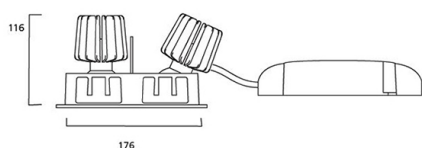

Concord

MYRIAD ADJ TWIN WHITE 4000K DALI WHITE BZ 2056251

Product EAN number

5025768562510

Warranty

5 years

Technical drawings

Dimensions (mm)