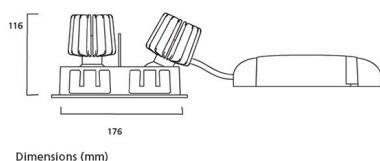

Concord

MYRIAD ADJ TWIN WHITE 4000K DALI WHITE BZ 2056251

Product EAN number

5025768562510

Warranty

5 years

Technical drawings

Dimensions (mm)

Data table

GENERAL DATA

Product name	MYRIAD ADJ TWIN WHITE 4000K DALI WHITE BZ
Technology	LED
Cap/Base	N/A
Mount	Ceiling recessed mounting
Environment	Indoor
Performance ambient temperature Tq (°C)	25
Warranty	5 years

OPTICAL DATA

Fixture luminous flux (lm)	684 x 2
Luminaire efficacy (lm/W)	68
LOR (%)	100