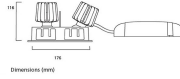

Myriad Adjustable Twin - White with White bezel MYRIAD ADJ TWIN WHITE 4000K DALI WHITE BZ 2056251

PRODUCT OVERVIEW

Product name	MYRIAD ADJ TWIN WHITE 4000K DALI WHITE BZ
Technology	LED
Cap/Base	N/A
Mount	Ceiling recessed mounting
Environment	Indoor
Warranty	5 years
Fixture luminous flux (lm)	684 x 2
Luminaire efficacy (lm/W)	68
LOR (%)	100
Colour temperature (K)	4000
Light colour	Neutral White
CRI (Ra)	90
Colour Variation Initial (SDCM)	SDCM3
Photobiological Risk Group	RG1
Total power consumption (W)	20
Electrical protection	Class II
Control gear type	Electronic ballast
Control gear mounting	Integral
Housing colour	RAL 9016 - Traffic white / Bezel
IP rating	IP20
IK rating	IK02
Product EAN number	5025768562510

PHOTOMETRY

TECHNICAL DRAWINGS

Myriad Adjustable Twin - White with White bezel *MYRIAD ADJ TWIN WHITE 4000K DALI WHITE BZ* 2056251

72
Dimensions (mm)

44
Dimensions (mm)