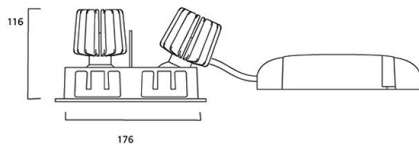

Product Overview

Product name	MYRIAD ADJ TWIN WHITE 4000K PHDIM WHITE BZ
Technology	LED
Cap/Base	N/A
Mount	Ceiling recessed mounting
Environment	Indoor
Fixture luminous flux (lm)	684 x 2
Luminaire efficacy (lm/W)	68
LOR (%)	100
Colour temperature (K)	4000
Light colour	Neutral White
CRI (Ra)	90
Colour Variation Initial (SDCM)	3
Photobiological Risk Group	RG1
Total power consumption (W)	20
Electrical protection	Class II
Control gear type	Electronic ballast
Control gear mounting	Integral
Housing colour	RAL 9016 - Traffic white / Bezel
IP rating	IP20

Technical drawings

Dimensions (mm)