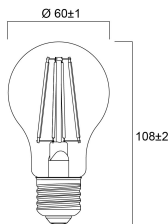

TECHNICAL DRAWINGS