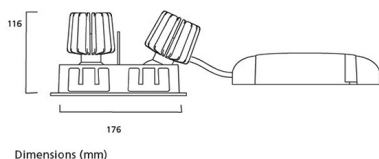

### Features

- The Myriad Adjustable Twin recessed spotlight is a high efficient accent downlight with double head lights, fixture color RAL 9016 - Traffic white / Bezel, correlated colour temperature of 4000K, color rendering index Ra127, fixture lumen 684 x 2lm, total power consumption 20W, luminaire efficacy 68 lm/W, nominal light beam angle 24°, mains voltage 230-240V~ AC, control technology type: leading edge/trailing edge phase dim, product length 193mm, width 90mm, height 115mm, cut-out dimension 176x72mm, IP rating IP20, 5 years warranty.

### Product Overview

Product name	MYRIAD ADJ TWIN WHITE 4000K PHDIM WHITE BZ
Technology	LED
Cap/Base	N/A
Mount	Ceiling recessed mounting
Environment	Indoor
Fixture luminous flux (lm)	684 x 2
Luminaire efficacy (lm/W)	68
LOR (%)	100
Colour temperature (K)	4000
Light colour	Neutral White
CRI (Ra)	90
Colour Variation Initial (SDCM)	3
Photobiological Risk Group	RG1
Total power consumption (W)	20
Electrical protection	Class II
Control gear type	Electronic ballast
Control gear mounting	Integral
Housing colour	RAL 9016 - Traffic white / Bezel
IP rating	IP20

### Technical drawings

Dimensions (mm)