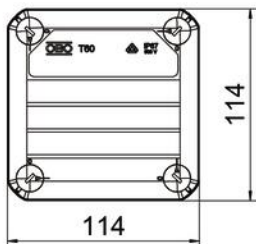

Junction box according to DIN EN 60670. Flame-resistant to DIN EN 60695/2/11, test temperature 650 °C. Impact resistance IK07 according to DIN EN 50102.

Clear internal dimensions: 100x100x48 mm

PP Polypropylene

Master data

Item number	2007910
Type	T 60 M20
Description 1	Junction box
Description 2	M20 entry
Manufacturer	OBO
Dimension	114x114x57
Colour	Light grey; RAL 7035
Material	Polypropylene
Smallest sales unit	5
Unit of quantity	Piece
Weight	12.1 kg
Weight unit	kg/100 pc.
CO2 Footprint (GWP) Cradle-to-Gate	0,5616 kg CO2e / 1 Piece

Technical data sheet

Junction box T60, with knock-out entries

Item number: 2007910

Dimensions

Length	114 mm
Width	114 mm
Height	57 mm

Technical data

Expandable	yes
No. of entries	7
Type of entry	Plug-in seal
Type of entry	Gland
Type of housing penetration	Pre-marking
Measured insulation voltage V_i	500 V
Equipment	Without
Cover	Not transparent
Cover fastening	Screwed
Entry from rear	yes
Entries	7 x Ø20
Explosion-tested version	no
Flame-resistant	acc. to VDE 0471/DIN 695 Part 2-1, test temperature 650°C
Shape	Square
Maintain electrical functions	Without
For Ex zone	Without
For Ex zone gas	Without
For Ex zone dust	Without
Fibre-glass reinforced	no
Halogen-free	yes
Clear internal dimensions	100x100x48 mm
With screening	no
with lid	yes
Mounting type	Wall/ceiling mounting
Nominal cross-section, min.	6 mm ²
Nominal voltage	500 V
Sealable	yes
Protection rating	IP67
Protection rating IK code	IK07.
Permitted temperature range, max.	65 °C
Permitted temperature range, min.	-25 °C
Transparent lid	no
Weatherproof	no