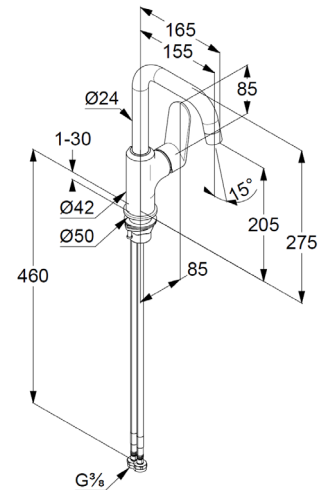

## Technische Daten/ Technical Data

KLUDI-X1  
single lever basin mixer  
DN 15

Ref.: 320283975

Finishes:  
39 matt black

Product description  
Manufacturer KLUDI GmbH & Co. KG  
Typ: KLUDI-X1  
single lever basin mixer  
Ref.: 320283975

basin mixer  
single lever mixer  
1-hole mounted  
solid lever, metal  
lateral actuation  
swivel spout (360°)  
aerator M18,5 PCA  
ceramic cartridge  
flow rate at 3 bar 4,5 l/min.  
flexible hoses G3/8 DVGW approved  
shank-fixing  
EU taxonomy: max. 6 l/min. -  
Substantial Contribution (SC) possible

### Produktabbildung/ Product picture

### Maßzeichnung/ Dimensional drawing