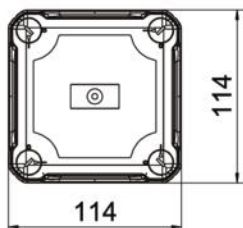

With hat profile rail.

Junction box according to DIN EN 60670. Flame-resistant to DIN EN 60695/2/11, test temperature 650 °C. Impact resistance IK07 according to DIN EN 50102. Clear internal dimensions: 100x100x63 mm

### Master data

Item number	2007730
Type	T 60 OE HD LGR
Description 1	Junction box, closed
Description 2	with raised cover
Manufacturer	OBO
Dimension	114x114x76
Colour	Light grey; RAL 7035
Material	Polypropylene / polycarbonate
Smallest sales unit	1
Unit of quantity	Piece
Weight	16.6 kg
Weight unit	kg/100 pc.
CO2 Footprint (GWP) Cradle-to-Gate	0,8039 kg CO2e / 1 Piece

### Dimensions

Length	114 mm
Width	114 mm
Height	74 mm

### Technical data

Expandable	yes
Type of entry	None
Type of entry	Cable
Type of housing penetration	Without
Measured insulation voltage $V_i$	500 V
Equipment	Support rail
Cover	Not transparent
Cover fastening	Screwed
Entry from rear	yes
Entries	None
Explosion-tested version	no
Flame-resistant	acc. to VDE 0471/DIN 695 Part 2-1, test temperature 650°C
Shape	Square
Maintain electrical functions	Without
For Ex zone	Without
For Ex zone gas	Without
For Ex zone dust	Without
Fibre-glass reinforced	no
Halogen-free	yes
Clear internal dimensions	100x100x63 mm
With screening	no
with lid	yes
Mounting type	Wall/ceiling mounting
Nominal voltage	500 V
Sealable	yes
Protection rating	IP66
Protection rating IK code	IK07.
Permitted temperature range, max.	65 °C
Permitted temperature range, min.	-25 °C
Transparent lid	no
Weatherproof	no