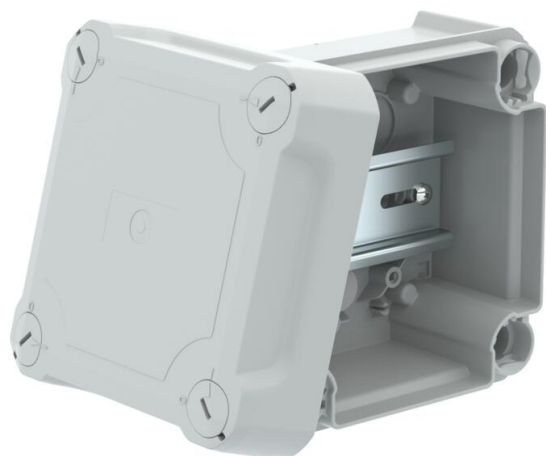

## Junction box T60, closed, elevated cover

Item number: 2007730

Closed junction box for the connection of cables and lines indoors and in protected outdoor areas. Square design without entries. Suitable for wall and ceiling mounting and on mounting panels. With the option to fasten inside and to mount via the corner domes. High, transparent cover with quick lock, sealable. Made from halogen-free and UV-resistant materials.

With hat profile rail.

Junction box according to DIN EN 60670. Flame-resistant to DIN EN 60695/2/11, test temperature 650 °C. Impact resistance IK07 according to DIN EN 50102. Clear internal dimensions: 100x100x63 mm

### Master data

Item number	2007730
Type	T 60 OE HD LGR
Description 1	Junction box, closed
Description 2	with raised cover
Manufacturer	OBO
Dimension	114x114x76
Colour	Light grey; RAL 7035
Material	Polypropylene / polycarbonate
Smallest sales unit	1
Unit of quantity	Piece
Weight	16.6 kg
Weight unit	kg/100 pc.
CO2 Footprint (GWP) Cradle-to-Gate	0,8039 kg CO2e / 1 Piece

### Dimensions

Length	114 mm
Width	114 mm
Height	74 mm