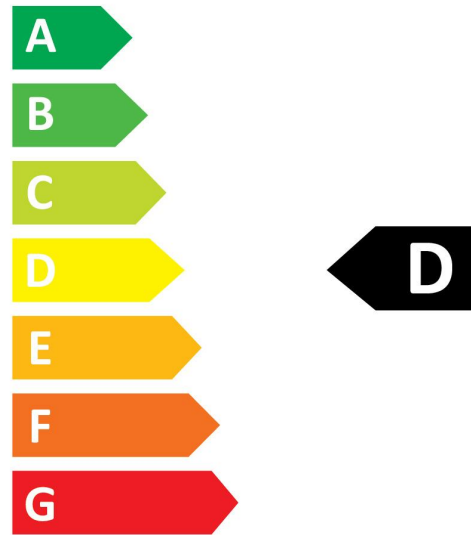

ELECTRICAL DATA

Wattage (W)	11
Equivalent watt (W)	100
Primary Supply/Product voltage - min (V)	220
Control gear required	No
Inrush Current (A)	5.93
Inrush Duration (μ s)	180
Lamp Energy Label (class)	D
Nominal Frequency (Hz)	50/60Hz

Energy label

0029341

11
kWh/1000h

0029341

11
kWh/1000h

Light your world