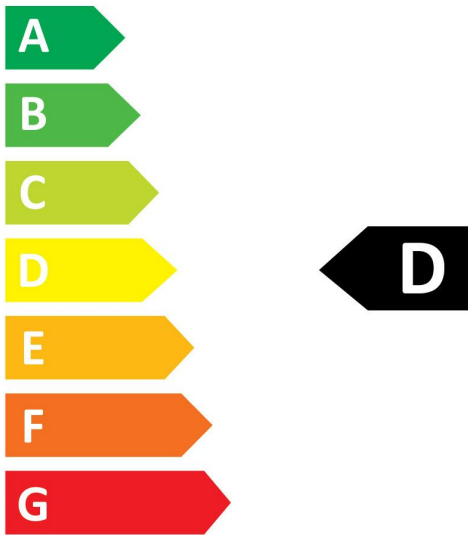

11
kWh/1000h