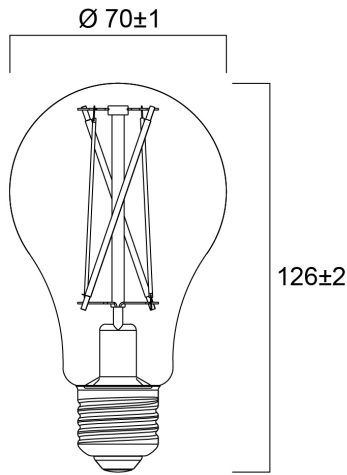

Product Overview

Product name	ToLEDo RT GLS V5 ST 1521LM 827 E27 SL
Technology	LED
Watt (Rated) (W)	11
Cap/Base	E27
Fixture rating	Open
E-number FI	4740920
Colour temperature (K)	2700
CRI (Ra)	80
Colour Variation Initial (SDCM)	6
Photobiological Risk Group	RG1
Wattage (W)	11
Product EAN number	5410288293417
Warranty	3 years

Technical drawings

Data table

GENERAL DATA

Product name	ToLEDo RT GLS V5 ST 1521LM 827 E27 SL
Technology	LED
Watt (Rated) (W)	11
Cap/Base	E27
Fixture rating	Open
Operating temperature range (°C)	-20°C...+40°C
Performance ambient temperature Tq (°C)	25
E-number FI	4740920
Warranty	3 years

LIFETIME DATA

Lifespan L70 B50	15000
Average life (Rated) (h)	15000

PHYSICAL DATA

Nominal Product Length (mm)	126
Nominal Product Diameter (mm)	70
Weight (kg)	0.046

PACKAGING

Single packaging type	Carton
Product EAN number	5410288293417
Packaging single width (cm)	7.5
Packaging single depth (cm)	14.0
DUN14 (outer)	15410288293414