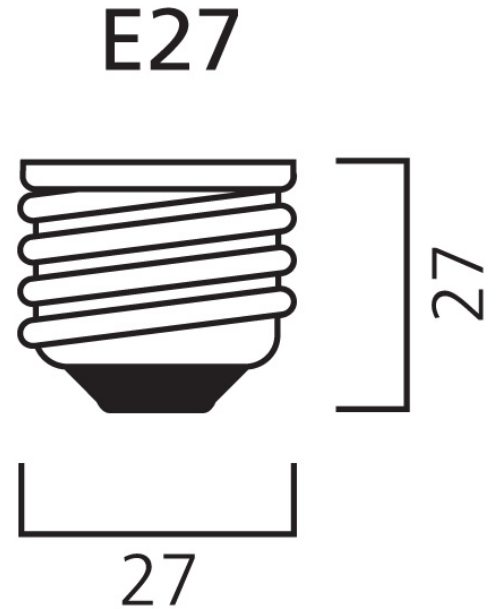

Product Overview

Product name	ToLEDo RT GLS V5 ST 1521LM 827 E27 SL
Technology	LED
Watt (Rated) (W)	11
Cap/Base	E27
Fixture rating	Open
E-number FI	4740920
Colour temperature (K)	2700
CRI (Ra)	80
Colour Variation Initial (SDCM)	6
Photobiological Risk Group	RG1
Wattage (W)	11
Product EAN number	5410288293417
Warranty	3 years

Technical drawings

Data table

GENERAL DATA

Product name	ToLEDo RT GLS V5 ST 1521LM 827 E27 SL
Technology	LED
Watt (Rated) (W)	11
Cap/Base	E27
Fixture rating	Open
Operating temperature range (°C)	-20°C...+40°C
Performance ambient temperature Tq (°C)	25
E-number FI	4740920
Warranty	3 years