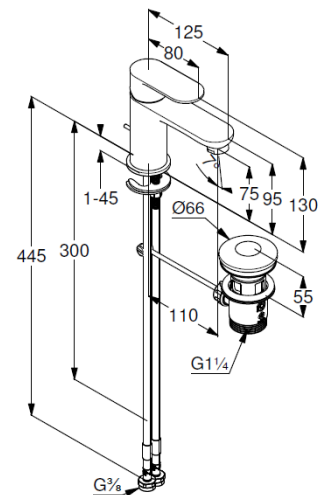

single lever basin mixer 75

Ref.: 322663975

basin mixer

single lever mixer

1-hole mounted

solid lever, metal

aerator M24 PCA

ceramic cartridge

flow rate at 3 bar 4,5 l/min.

flexible hoses G3/8 DVGW approved

rapid installation set

pop up waste set G1 1/4 metal

EU taxonomy: max. 6 l/min. -

Substantial Contribution (SC) possible

Produktabbildung/ Product picture

Maßzeichnung/ Dimensional drawing

Durchfluss/ Flow rate