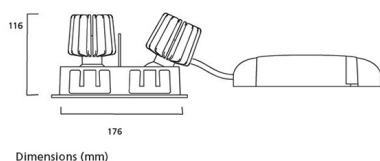

Concord

MYRIAD ADJ TWIN BLACK 4000K PHDIM WHITE BZ 2056248

IK rating	IK02
Product EAN number	5025768562480
Warranty	5 years

Technical drawings

Dimensions (mm)

Data table

GENERAL DATA

Product name	MYRIAD ADJ TWIN BLACK 4000K PHDIM WHITE BZ
Technology	LED
Cap/Base	N/A
Mount	Ceiling recessed mounting
Environment	Indoor
Performance ambient temperature Tq (°C)	25
Warranty	5 years

OPTICAL DATA

Fixture luminous flux (lm)	684 x 2