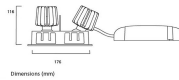

Packaging

Single packaging type	Carton
Product EAN number	5025768562480
Packaging single width (cm)	25.0
Packaging single depth (cm)	12.5
DUN14 (outer)	05025768562480
Packaging outer length / height (cm)	27.5

Myriad Adjustable Twin - Black with White bezel

MYRIAD ADJ TWIN BLACK 4000K PHDIM WHITE BZ
2056248

PHOTOMETRY

TECHNICAL DRAWINGS

Dimensions (mm)

Dimensions (mm)