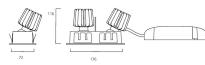

Lifetime data

Lifespan L70 B50	100000
Lifespan L80 B20	100000
Lifespan L90 B10	68500

Physical data

Housing colour	RAL 9005 - Jet black
IP rating	IP20
IK rating	IK02
Diffuser finish	Frosted
Diffuser material	PC Polycarbonate
Nominal Product Length (mm)	193
Nominal Product Width (mm)	90
Weight (kg)	0.65
Recessed Depth (mm)	115

Packaging

Single packaging type	Carton
Product EAN number	5025768562480
Packaging single width (cm)	25.0
Packaging single depth (cm)	12.5
DUN14 (outer)	05025768562480
Packaging outer length / height (cm)	27.5

Myriad Adjustable Twin - Black with White bezel

MYRIAD ADJ TWIN BLACK 4000K PHDIM WHITE BZ
2056248

PHOTOMETRY

TECHNICAL DRAWINGS

Dimensions (mm)

Dimensions (mm)