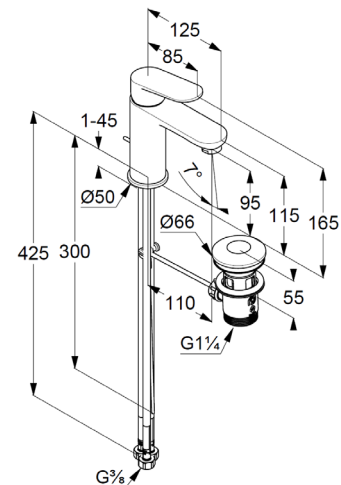

solid lever, metal

aerator M24

ceramic cartridge

flow rate at 3 bar 5 l/min.

flexible hoses G3/8 DVGW approved

rapid installation set

pop up waste set G1 1/4 metal

Produktabbildung/ Product picture

Maßzeichnung/ Dimensional drawing

Durchfluss/ Flow rate