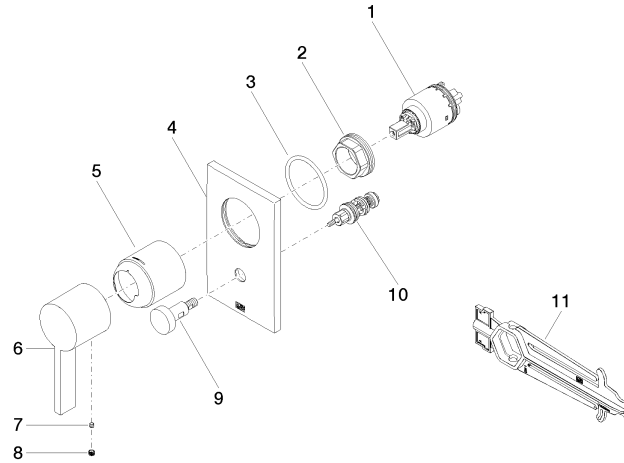

36 120 670

Ersatzteile für die
anderen
Oberflächenvarianten
finden Sie hier:
Chrom