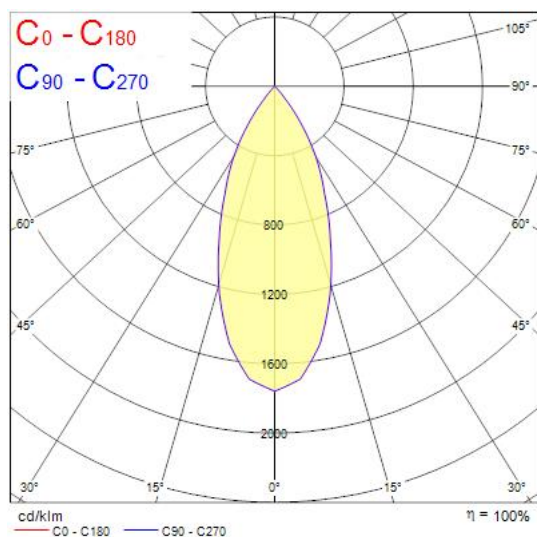

Concord

EXOSPOT 70 ADJUSTABLE RA90 3000K MB BLACK 2070027

Electrical protection	Class II
Control gear type	LED driver constant current
Control gear mounting	Remote
Housing colour	Black
IP rating	IP20
IK rating	IK02
Product EAN number	5025768700271
Warranty	5 years

Photometry