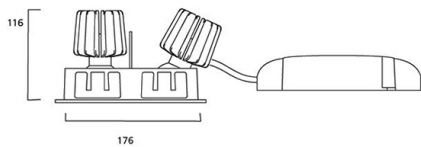

Concord

MYRIAD ADJ TWIN WHITE 3000K DALI WHITE BZ 2056247

Product EAN number

5025768562473

Warranty

5 years

Technical drawings

Dimensions (mm)