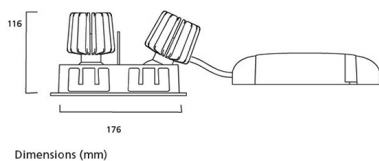

Concord

MYRIAD ADJ TWIN WHITE 3000K DALI WHITE BZ 2056247

Product EAN number

5025768562473

Warranty

5 years

Technical drawings

Dimensions (mm)

Data table

GENERAL DATA

Product name	MYRIAD ADJ TWIN WHITE 3000K DALI WHITE BZ
Technology	LED
Cap/Base	N/A
Mount	Ceiling recessed mounting
Environment	Indoor
Performance ambient temperature Tq (°C)	25
Warranty	5 years

OPTICAL DATA

Fixture luminous flux (lm)	702 x 2
Luminaire efficacy (lm/W)	70
LOR (%)	100