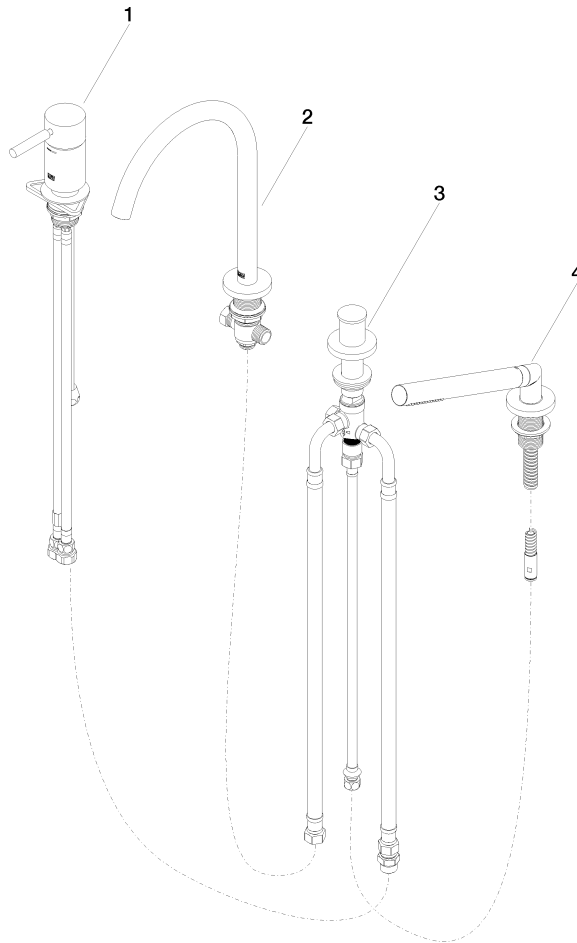

27 632 661 Product version from 7/1/2023

- spout: circular, air-enriched flow
- max. flow 23.5 l/min at 3 bar flow pressure
- Hand shower: COMPACT RAIN, max. flow rate 6.8 l/min (at 3 bar)
- complete hand shower set with anti-scale system
- automatic bath/shower diverter
- 221mm projection
- height of mixer 319 mm
- height up to aerator 216 mm
- hole diameter spout 35 mm
- hole diameter single-lever mixer 35 mm
- hole diameter for complete hand shower set 32 mm
- rosette for spout Ø 60mm
- rosette for single-lever mixer Ø 55mm
- rosette for complete hand shower set Ø 60mm
- metal shower hose 1750mm with integrated anti-twist protection
- WRAS

Recommended miscellaneous

Perfecto installation kit - 12 614 970 90

Recommended miscellaneous

Decorative caps for Perfecto - Brushed Platinum 12 801 970-06
 • 1 pair

META Bath shower set for bath rim or tile edge installation - Brushed Platinum

Belgaqua_25-341-2

27 632 661 Product version from 7/1/2023

Spare parts list

No.	Item Number	Name	Quantity used	Delivery time
1	29 300 660-06	META Single-lever bath mixer for bath rim or tile edge installation - Brushed Platinum	1.00	20
3	29 140 660-06	META Two-way diverter for bath rim or tile edge installation - Brushed Platinum	1.00	20
2	13 512 661-06	META Bath spout without diverter for deck mounting - Brushed Platinum	1.00	-
Spare part can no longer be ordered, please order the replacement item				
4	27 702 660-06	META Hand shower set for bath rim or tile edge installation - Brushed Platinum	1.00	20