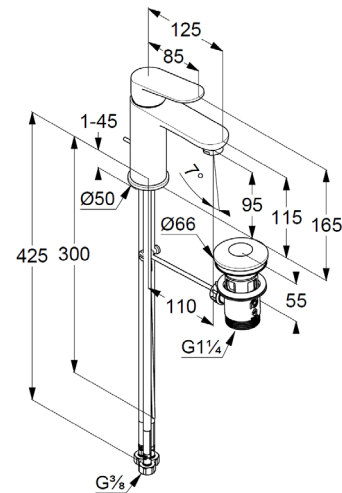

Technische Daten/ Technical Data

KLUDI-X1
single lever basin mixer 100
DN 15

Ref.: 322763975

Finishes:
39 matt black

Product description
Manufacturer KLUDI GmbH & Co. KG
Typ: KLUDI-X1
single lever basin mixer 100
Ref.: 322763975

basin mixer
single lever mixer
for open hot water heaters
1-hole mounted
solid lever, metal
aerator M24
ceramic cartridge
flow rate at 3 bar 5 l/min.
flexible hoses G3/8 DVGW approved
rapid installation set
pop up waste set G1 1/4 metal

Produktabbildung/ Product picture

Maßzeichnung/ Dimensional drawing

Durchfluss/ Flow rate