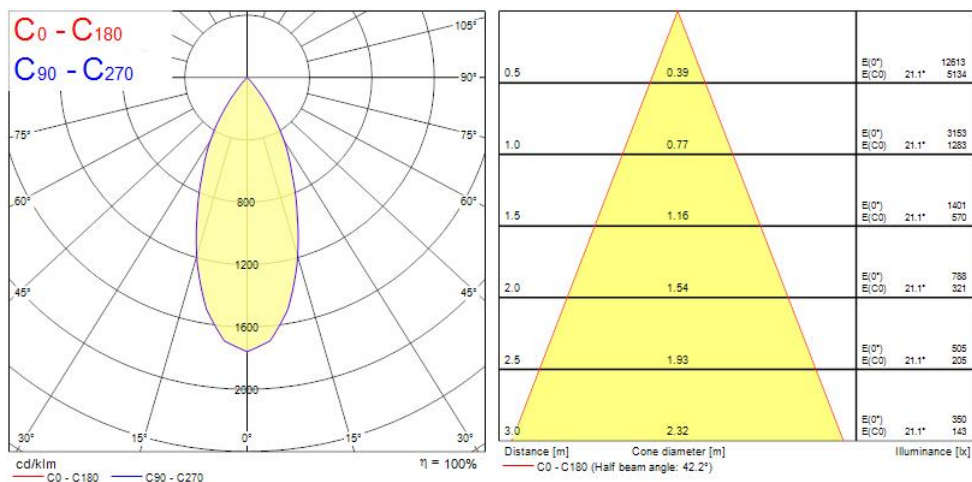

Concord

EXPOSPOT 70 ADJUSTABLE RA90 3000K MB BLACK 2070027

Electrical protection	Class II
Control gear type	LED driver constant current
Control gear mounting	Remote
Housing colour	Black
IP rating	IP20
IK rating	IK02
Product EAN number	5025768700271
Warranty	5 years

Photometry