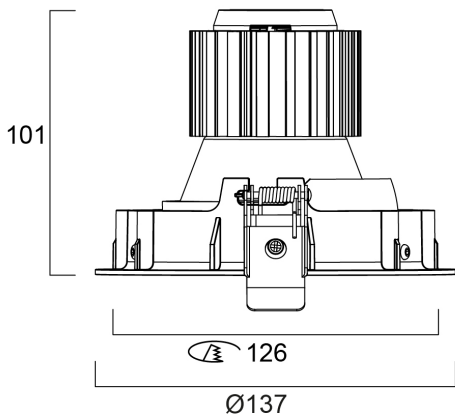

Concord

EXPOSPOT 70 ADJUSTABLE RA90 3000K MB BLACK 2070027

Technical drawings

Data table

GENERAL DATA

Product name	EXPOSPOT 70 ADJUSTABLE RA90 3000K MB BLACK
Technology	LED
Cap/Base	N/A
Housing	Aluminium
Mount	Ceiling recessed mounting
Fixture rating	Enclosed
Operating temperature range (°C)	1°C...+25°C
Performance ambient temperature Tq (°C)	25
Warranty	5 years

OPTICAL DATA

Fixture luminous flux (lm)	1793
Luminaire efficacy (lm/W)	85
LOR (%)	100