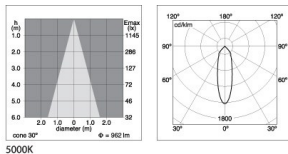

PHOTOMETRY