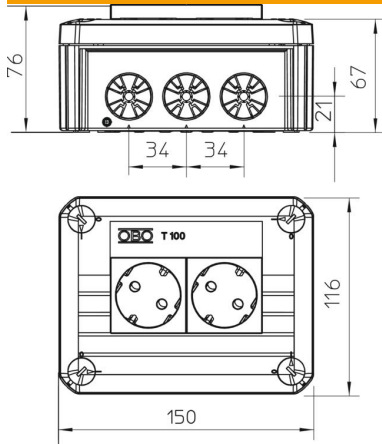

Junction box according to DIN EN 60670. Flame-resistant to DIN EN 60695/2/11, test temperature 650 °C.
Clear internal dimensions: 136x102x57 mm

PP Polypropylene

Master data

Item number	2007821
Type	T 100 2MSD WS
Description 1	Junction box
Description 2	with 2 sockets 33° white
Manufacturer	OBO
Dimension	150x116x67
Colour	Light grey; RAL 7035
Material	Polypropylene
Smallest sales unit	1
Unit of quantity	Piece
Weight	25.85 kg
Weight unit	kg/100 pc.
CO2 Footprint (GWP) Cradle-to-Gate	1,1464 kg CO2e / 1 Piece

Technical data sheet

Junction box T100, 2 Modul 45 sockets in cover, 1-pin

Item number: 2007821

Dimensions

Length	150 mm
Width	116 mm
Height	67 mm

Technical data

Expandable	yes
No. of entries	10
Type of entry	Strain relief entries for direct penetration
Type of entry	Cable
Type of housing penetration	Pre-marking
Measured insulation voltage V_i	500 V
Equipment	Miscellaneous
Cover	Not transparent
Cover fastening	Screwed
Entry from rear	yes
Entries	10
Explosion-tested version	no
Flame-resistant	Acc. to VDE 0471/DIN 695 Part 2-1, test temperature 750 °C
Shape	Rectangular
Maintain electrical functions	Without
For Ex zone	Without
For Ex zone gas	Without
For Ex zone dust	Without
Halogen-free	yes
Clear internal dimensions	136x102x57 mm
With screening	no
with lid	yes
Nominal cross-section, min.	2.5 mm ²
Nominal voltage	500 V
Sealable	yes
Protection rating	IP30
Permitted temperature range, max.	65 °C
Permitted temperature range, min.	-25 °C
Transparent lid	no
Weatherproof	no