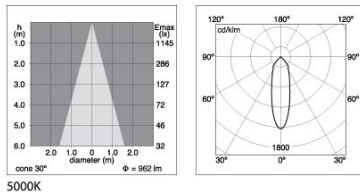

Myriad Adjustable Twin - White with White bezel

MYRIAD ADJ TWIN WHITE 3000K PHDIM WHITE BZ
2056246

Performance ambient temperature Tq (°C)	25
Warranty	5 years

Optical data

Fixture luminous flux (lm)	702 x 2
Luminaire efficacy (lm/W)	70
LOR (%)	100
Colour temperature (K)	3000
Light colour	Warm White
CRI (Ra)	90
Colour Variation Initial (SDCM)	SDCM3
Adjustable chromaticity	N
Photobiological Risk Group	RG1

Electrical data

Total power consumption (W)	20
Primary Supply/Product voltage - min (V)	230
Electrical protection	Class II
Control gear type	Electronic ballast
Control gear mounting	Integral
Drive current (mA)	250
Energy Efficiency Class (A->G) of contained light source	E
Nominal Frequency (Hz)	50/60Hz

Lifetime data

Lifespan L70 B50	100000
Lifespan L80 B20	100000
Lifespan L90 B10	68500

Physical data

Housing colour	RAL 9016 - Traffic white / Bezel
IP rating	IP20
IK rating	IK02
Diffuser finish	Frosted
Diffuser material	PC Polycarbonate
Nominal Product Length (mm)	193
Nominal Product Width (mm)	90
Weight (kg)	0.65
Recessed Depth (mm)	115

Packaging

Single packaging type	Carton
Product EAN number	5025768562466
Packaging single width (cm)	25.0
Packaging single depth (cm)	12.5
DUN14 (outer)	05025768562466
Packaging outer length / height (cm)	27.5

Myriad Adjustable Twin - White with White bezel

MYRIAD ADJ TWIN WHITE 3000K PHDIM WHITE BZ
2056246

PHOTOMETRY

TECHNICAL DRAWINGS