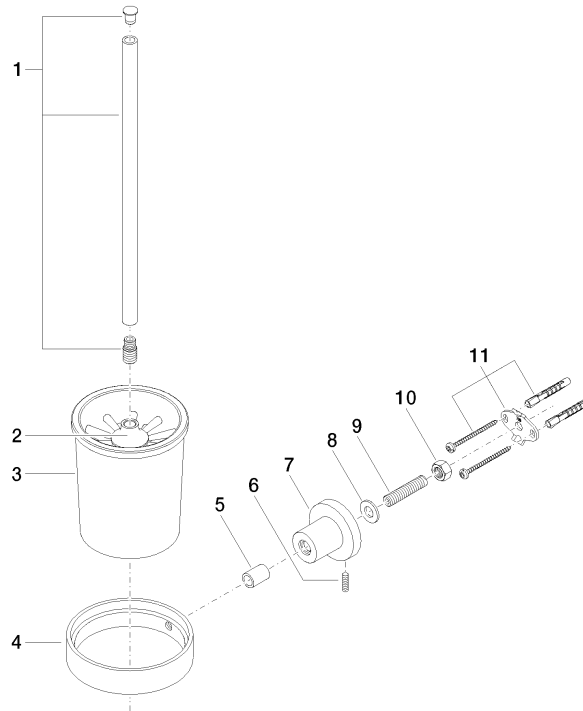

83 900 892 Product version from 4/1/2024

- crystal glass brush holder, matte
- brush, matte black
- width 110mm
- height 415 mm
- 180mm projection

	Matte Black	83 900 892-33
	Chrome	83 900 892-00
	Brushed Platinum	83 900 892-06
	Platinum	83 900 892-08
	Dark Chrome	83 900 892-19
	Brushed Durabrass (23kt Gold)	83 900 892-28
	Brushed Gold (PVD)	83 900 892-37
	Brushed Dark Brass (PVD)	83 900 892-39
	Brushed Bronze (PVD)	83 900 892-42
	Brushed Dark Bronze (PVD)	83 900 892-43
	Brushed Champagne (22kt Gold)	83 900 892-46
	Champagne (22kt Gold)	83 900 892-47
	Brushed Chrome	83 900 892-93
	Brushed Dark Platinum	83 900 892-99

Recommended miscellaneous

Brush matte black -

90 18 50 601
00 90

Recommended miscellaneous

Brush handle - Matte Black

90 20 97 507
00-33

83 900 892 Product version from 4/1/2024

mm [inches]

Spare parts list

No.	Item Number	Name	Quantity used	Delivery time
	9 08 18 50 586 90	Pipe Ø 10 x 45 mm -	1.00	14
	6 04 31 11 113 00 90	Mounting Threaded pin M5 x 12 mm -	1.00	14
	10 09 23 10 026 90	Mounting Nut M10 -	1.00	14
	1 90 20 97 507 00-33	Brush handle - Matte Black	1.00	40
	4 08 17 20 634-33	Holder for toilet brush set Ø 110 x 25 mm - Matte Black	1.00	40
	8 09 30 11 046 90	Washer Ø 10,5 -	1.00	14
	2 90 18 50 601 00 90	Brush mat black -	1.00	14
	5 08 17 20 624-33	Sleeve Ø 14 x 10 x 19,50 mm - Matte Black	1.00	40
	3 90 90 04 008 00 82	Glass matte -	1.00	14
	7 08 17 89 505-33	Holder universal 60 x 100 x 60 mm - Matte Black	1.00	40
	11 05 17 20 739 00 90	Attachment set 150 x 65 x 10 mm -	1.00	14