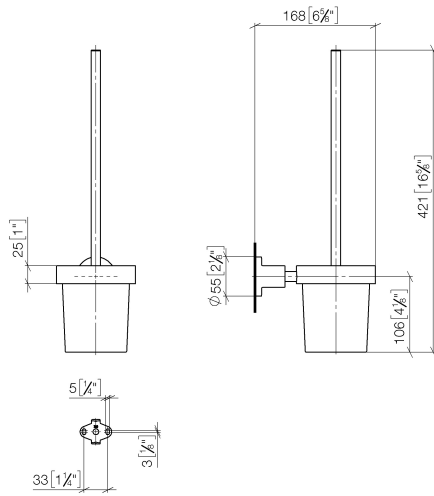

83 900 892 Product version from 4/1/2024

- crystal glass brush holder, matte
- brush, matte black
- width 110mm
- height 415 mm
- 180mm projection

	Matte Black	83 900 892-33
	Chrome	83 900 892-00
	Brushed Platinum	83 900 892-06
	Platinum	83 900 892-08
	Dark Chrome	83 900 892-19
	Brushed Durabrass (23kt Gold)	83 900 892-28
	Brushed Gold (PVD)	83 900 892-37
	Brushed Dark Brass (PVD)	83 900 892-39
	Brushed Bronze (PVD)	83 900 892-42
	Brushed Dark Bronze (PVD)	83 900 892-43
	Brushed Champagne (22kt Gold)	83 900 892-46
	Champagne (22kt Gold)	83 900 892-47
	Brushed Chrome	83 900 892-93
	Brushed Dark Platinum	83 900 892-99

Recommended miscellaneous

Brush matte black -

90 18 50 601
00 90

Recommended miscellaneous

Brush handle - Matte Black

90 20 97 507
00-33

83 900 892 Product version from 4/1/2024

mm [inches]

Spare parts list

No.	Item Number	Name	Quantity used	Delivery time
	9 08 18 50 586 90	Pipe Ø 10 x 45 mm -	1.00	14
	6 04 31 11 113 00 90	Mounting Threaded pin M5 x 12 mm -	1.00	14
	10 09 23 10 026 90	Mounting Nut M10 -	1.00	14
	1 90 20 97 507 00-33	Brush handle - Matte Black	1.00	40
	4 08 17 20 634-33	Holder for toilet brush set Ø 110 x 25 mm - Matte Black	1.00	40
	8 09 30 11 046 90	Washer Ø 10,5 -	1.00	14
	2 90 18 50 601 00 90	Brush mat black -	1.00	14
	5 08 17 20 624-33	Sleeve Ø 14 x 10 x 19,50 mm - Matte Black	1.00	40
	3 90 90 04 008 00 82	Glass matte -	1.00	14
	7 08 17 89 505-33	Holder universal 60 x 100 x 60 mm - Matte Black	1.00	40
	11 05 17 20 739 00 90	Attachment set 150 x 65 x 10 mm -	1.00	14