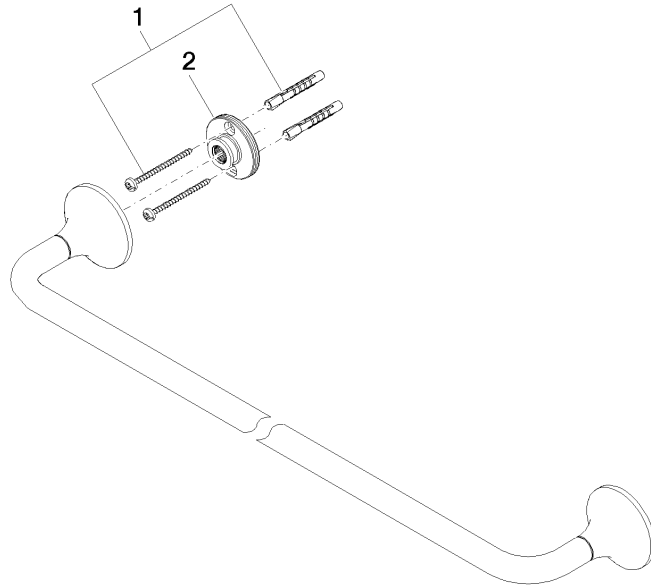

83 060 809 Product version from 3/13/2017 to 8/29/2019

- gauge 600 mm
- width 660mm
- height 60 mm
- rosette Ø 60 mm
- 88mm projection

	Brushed Dark Platinum	83 060 809-99
	Chrome	83 060 809-00
	Brushed Platinum	83 060 809-06
	Platinum	83 060 809-08
	Dark Chrome	83 060 809-19
	Brushed Light Gold (PVD)	83 060 809-27
	Brushed Durabronze (23kt Gold)	83 060 809-28
	Brushed Gold (PVD)	83 060 809-37
	Brushed Dark Brass (PVD)	83 060 809-39
	Brushed Bronze (PVD)	83 060 809-42
	Brushed Dark Bronze (PVD)	83 060 809-43
	Brushed Champagne (22kt Gold)	83 060 809-46
	Champagne (22kt Gold)	83 060 809-47

**VAIA Towel bar - Brushed Dark Platinum**

VAIA

83 060 809 Product version from 3/13/2017 to 8/29/2019

mm [inches]

83 060 809 Product version from 3/13/2017 to 8/29/2019

Parts for other finishes can be found here: [Chrome](#)

### Spare parts list

No.	Item Number	Name	Quantity used	Delivery time
1	05 30 31 025 00 90	Mounting Bolt Round head 4,5 x 60 mm -	1.00	14
2	90 17 20 759 00 90	Holder Wall plate Ø 45 x 16 mm -	2.00	14