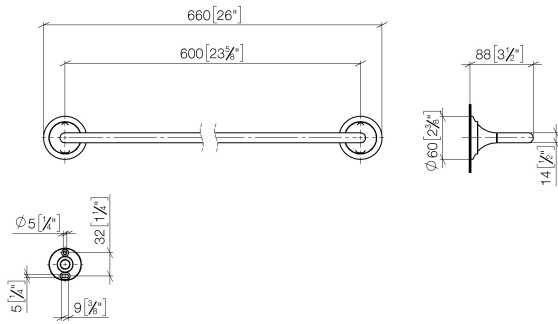

83 060 809 Product version from 3/13/2017 to 8/29/2019

- gauge 600 mm
- width 660mm
- height 60 mm
- rosette Ø 60 mm
- 88mm projection

	Brushed Dark Platinum	83 060 809-99
	Chrome	83 060 809-00
	Brushed Platinum	83 060 809-06
	Platinum	83 060 809-08
	Dark Chrome	83 060 809-19
	Brushed Light Gold (PVD)	83 060 809-27
	Brushed Durabronze (23kt Gold)	83 060 809-28
	Brushed Gold (PVD)	83 060 809-37
	Brushed Dark Brass (PVD)	83 060 809-39
	Brushed Bronze (PVD)	83 060 809-42
	Brushed Dark Bronze (PVD)	83 060 809-43
	Brushed Champagne (22kt Gold)	83 060 809-46
	Champagne (22kt Gold)	83 060 809-47

**VAIA Towel bar - Brushed Dark Platinum**

VAIA

83 060 809 Product version from 3/13/2017 to 8/29/2019

mm [inches]

83 060 809 Product version from 3/13/2017 to 8/29/2019

Parts for other finishes can be found here: [Chrome](#)

### Spare parts list

No.	Item Number	Name	Quantity used	Delivery time
1	05 30 31 025 00 90	Mounting Bolt Round head 4,5 x 60 mm -	1.00	14
2	90 17 20 759 00 90	Holder Wall plate Ø 45 x 16 mm -	2.00	14