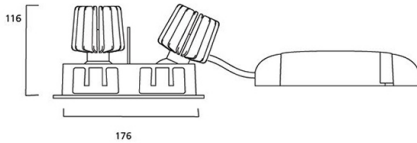

Concord

MYRIAD ADJ TWIN BLACK 3000K DALI WHITE BZ
2056245

Warranty

5 years

Technical drawings

Dimensions (mm)