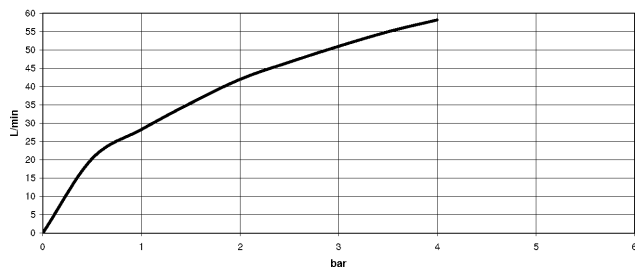

Flow rate chart

Codes & Standards

ASME A112.18.1

cUPC

EN 1717

Scottish Water
Byelaws

UK Water Supply
Regulations