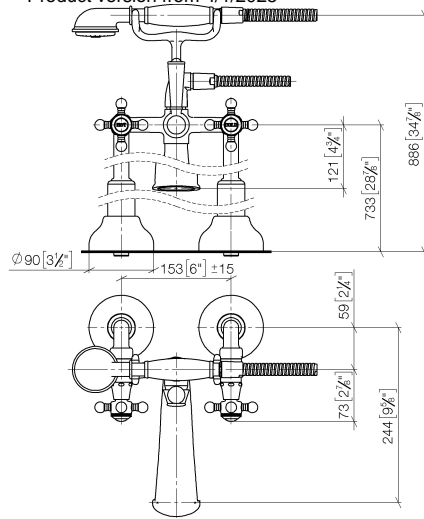

25 943 360 Product version from 4/1/2025
mm [inches]