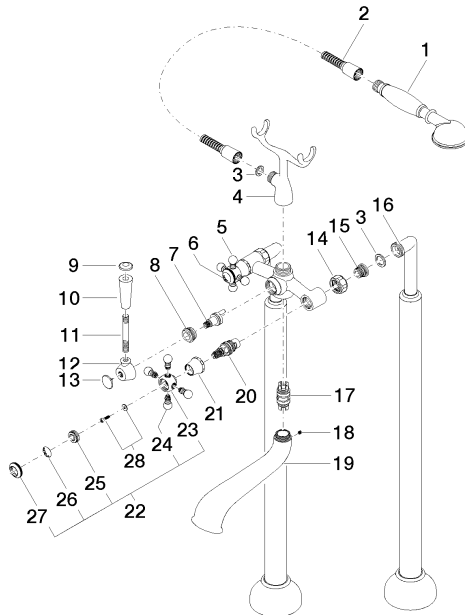

MADISON Two-hole bath mixer for free-standing assembly with hand shower set - Chrome

MADISON

25 943 360 Product version from 4/1/2025

Spare parts list

No.	Item Number	Name	Quantity used	Delivery time
23	09 20 36 002-00	Handle Ø 29,5 x 30 mm - Chrome	2.00	20
19	13 592 380-00	MADISON Bath spout Madison 185 mm - Chrome	1.00	-
Spare part can no longer be ordered, please order the replacement item				
5	04 20 36 002 07-00	Handle Hot - Chrome	1.00	20
13	09 30 30 064-00	Cover Ø 25,5 x 15 mm - Chrome	1.00	20
7	90 15 01 001 00 90	Diverter -	1.00	14
27	09 20 36 005-00	Handle Ø 28 x 7 mm - Chrome	2.00	20
16	12 943 360-00	Connection - Chrome	1.00	20
25	09 20 83 006 90	Handle Ø 21 x 7,5 mm -	2.00	14
28	04 30 30 029 00 90	Mounting theft-proof -	2.00	14
6	09 26 01 011 90	Cover Porcelain insert plate HOT -	1.00	14
1	28 002 970-00	MADISON Metal hand shower with porcelain insert (white) - Chrome	1.00	20
17	90 21 10 010 00 90	Diverter -	1.00	14
12	09 18 20 011-00	Adapter 43 x 21 x 36 mm - Chrome	1.00	20
4	04 17 20 010 00-00	Holder 160 x 180 x 55 mm - Chrome	1.00	20
3	90 14 20 002 00 90	Washer 18,5 x 12,0 x 2,0 mm -	1.00	14
26	09 26 01 010 90	Cover Porcelain insert plate COLD -	1.00	14
14	09 23 30 010-00	Mounting Sleeve nut 3/4" - Chrome	2.00	20
22	04 20 36 002 06-00	Handle Madison Cold - Chrome	1.00	20
11	09 28 22 013 90	Mounting Ø 10 x 75 mm -	1.00	14
8	09 23 10 007 90	Mounting Nut M24 x 1,5 mm -	1.00	14
24	09 20 36 004-00	Handle 15 x 15 x 28 mm - Chrome	8.00	20
21	09 21 02 055-00	Cover 24 x 29 x 30 mm - Chrome	2.00	20
15	04 29 05 014 00 90	Connection M18 x 1,5 -	2.00	14
10	11 170 370-00	MADISON Lever insert - Chrome	1.00	20
18	90 31 11 030 00 90	Mounting Threaded pin with hexagon socket with cup point M5 x 5 mm -	1.00	14
2	28 104 970-00	Metal shower hose 1/2" x 1/2" x 1250 mm - Chrome	1.00	14
9	09 30 30 062-00	Cover Ø 24 x 8 mm - Chrome	1.00	20
20	90 90 03 131 00 90	Head part clockwise closing 1/2" -	2.00	14