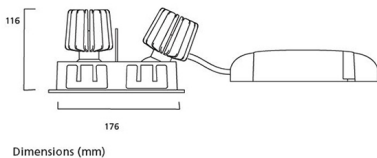

Concord

MYRIAD ADJ TWIN BLACK 3000K DALI WHITE BZ 2056245

Warranty

5 years

Technical drawings

Dimensions (mm)

Data table

GENERAL DATA

Product name	MYRIAD ADJ TWIN BLACK 3000K DALI WHITE BZ
Technology	LED
Cap/Base	N/A
Mount	Ceiling recessed mounting
Environment	Indoor
Performance ambient temperature Tq (°C)	25
Warranty	5 years

OPTICAL DATA

Fixture luminous flux (lm)	702 x 2
Luminaire efficacy (lm/W)	70
LOR (%)	100
Colour temperature (K)	3000