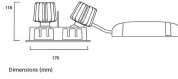

Myriad Adjustable Twin - Black with White bezel

MYRIAD ADJ TWIN BLACK 3000K DALI WHITE BZ
2056245

PRODUCT OVERVIEW

Product name	MYRIAD ADJ TWIN BLACK 3000K DALI WHITE BZ
Technology	LED
Cap/Base	N/A
Mount	Ceiling recessed mounting
Environment	Indoor
Warranty	5 years
Fixture luminous flux (lm)	702 x 2
Luminaire efficacy (lm/W)	70
LOR (%)	100
Colour temperature (K)	3000
Light colour	Warm White
CRI (Ra)	90
Colour Variation Initial (SDCM)	SDCM3
Photobiological Risk Group	RG1
Total power consumption (W)	20
Electrical protection	Class II
Control gear type	Electronic ballast
Control gear mounting	Integral
Housing colour	RAL 9005 - Jet black
IP rating	IP20
IK rating	IK02
Product EAN number	5025768562459

PHOTOMETRY

TECHNICAL DRAWINGS

Myriad Adjustable Twin - Black with White bezel *MYRIAD ADJ TWIN BLACK 3000K DALI WHITE BZ* 2056245

72
Dimensions (mm)

44
Dimensions (mm)