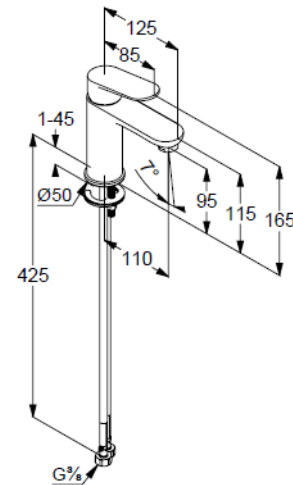

Technische Daten/ Technical Data

KLUDI-X1

single lever basin mixer 100
DN 15

Ref.: 322823975

Finishes:
39 matt black

Product description
Manufacturer KLUDI GmbH & Co. KG
Typ: KLUDI-X1
single lever basin mixer 100
Ref.: 322823975

basin mixer
single lever mixer
1-hole mounted
solid lever, metal
aerator M24 PCA
ceramic cartridge
flow rate at 3 bar 4,5 l/min.
flexible hoses G3/8 DVGW approved
rapid installation set
EU taxonomy: max. 6 l/min. -
Substantial Contribution (SC) possible

Produktabbildung/ Product picture

Maßzeichnung/ Dimensional drawing

Durchfluss/ Flow rate