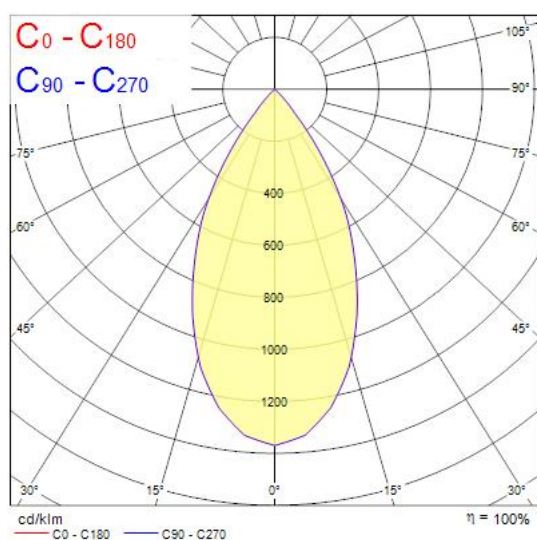

Concord

EXPOSPOT 70 ADJUSTABLE RA90 4000K WB WHITE 2070026

Control gear type	LED driver constant current
Control gear mounting	Remote
Housing colour	White
IP rating	IP20
IK rating	IK02
Product EAN number	5025768700264
Warranty	5 years

Photometry