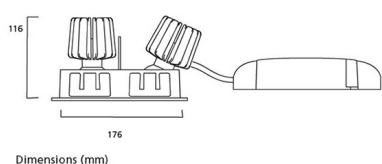

Concord

MYRIAD ADJ TWIN BLACK 3000K PHDIM WHITE BZ 2056244

IK rating	IK02
Product EAN number	5025768562442
Warranty	5 years

Technical drawings

Dimensions (mm)

Data table

GENERAL DATA

Product name	MYRIAD ADJ TWIN BLACK 3000K PHDIM WHITE BZ
Technology	LED
Cap/Base	N/A
Mount	Ceiling recessed mounting
Environment	Indoor
Performance ambient temperature Tq (°C)	25
Warranty	5 years

OPTICAL DATA

Fixture luminous flux (lm)	702 x 2