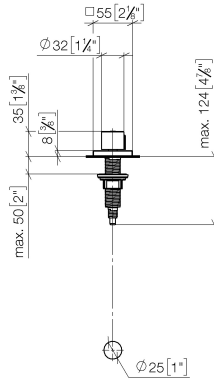

10 711 970 Product version from 4/1/2025

- control for single basin
- including adapter for Bowden cable

Not compatible with brushed stainless steel kitchen
sinks 38 XXX 004-86.

Fits LOT

10 711 970 Product version from 4/1/2025

mm [inches]

Spare parts list

No.	Item Number	Name	Quantity used	Delivery time
	5 09 14 10 042 90	O-Ring EPDM 70 9,0 x 1,5 mm -	1.00	14
	9 09 11 10 073-07	Connection Ø 20 x 52,5 mm - untreated nickel-plated	1.00	40
	12 09 30 11 087 90	Disc 12,60 x 6,00 x 2,4 mm -	1.00	14
	11 09 11 10 079-07	Connection Ø 20 x 32 mm - untreated nickel-plated	1.00	40
	3 09 27 87 007-99	Rosette 55 x 55 x 8,5 x Ø 12,2 mm - Brushed Dark Platinum	1.00	40
	7 04 30 01 029 00 90	Connection for strainer waste activation -	1.00	14
	13 09 23 30 024-07	Mounting for strainer waste set - untreated nickel-plated	1.00	40
	4 90 14 10 043 00 90	O-Ring 40,0 x 4,0 mm -	1.00	14
	2 90 12 12 002 00 90	Fixing cap white Ø 15 x 12 mm -	1.00	14
	6 09 29 06 087-99	Connection Spindle extension Ø 12 x 31 mm - Brushed Dark Platinum	1.00	-
Spare part can no longer be ordered, please order the replacement item				
	8 09 24 03 175 90	Connection for strainer waste -	1.00	14
	1 09 20 97 030-99	Handle Ø 31,5 x 25 mm - Brushed Dark Platinum	1.00	40
	10 09 11 10 074-07	Connection Ø 20 x 42 mm - untreated nickel-plated	1.00	40