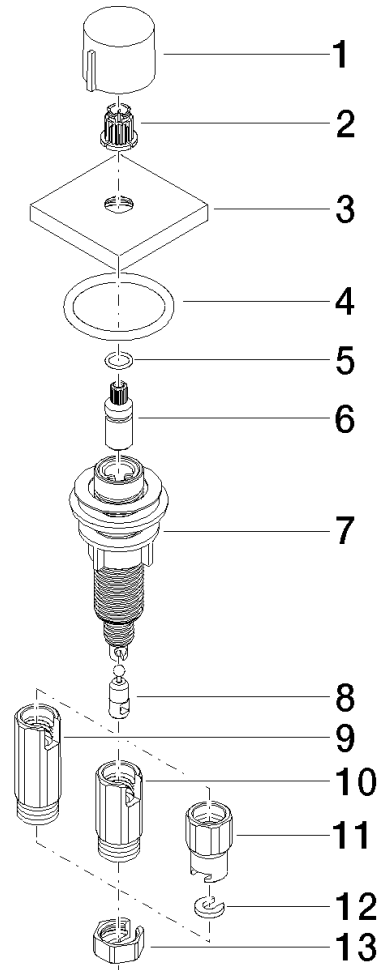

10 711 970 Product version from 4/1/2025

- control for single basin
- including adapter for Bowden cable

Not compatible with brushed stainless steel kitchen
sinks 38 XXX 004-86.

Fits LOT

10 711 970 Product version from 4/1/2025

mm [inches]

Spare parts list

No.	Item Number	Name	Quantity used	Delivery time
	5 09 14 10 042 90	O-Ring EPDM 70 9,0 x 1,5 mm -	1.00	14
	9 09 11 10 073-07	Connection Ø 20 x 52,5 mm - untreated nickel-plated	1.00	40
	12 09 30 11 087 90	Disc 12,60 x 6,00 x 2,4 mm -	1.00	14
	11 09 11 10 079-07	Connection Ø 20 x 32 mm - untreated nickel-plated	1.00	40
	3 09 27 87 007-99	Rosette 55 x 55 x 8,5 x Ø 12,2 mm - Brushed Dark Platinum	1.00	40
	7 04 30 01 029 00 90	Connection for strainer waste activation -	1.00	14
	13 09 23 30 024-07	Mounting for strainer waste set - untreated nickel-plated	1.00	40
	4 90 14 10 043 00 90	O-Ring 40,0 x 4,0 mm -	1.00	14
	2 90 12 12 002 00 90	Fixing cap white Ø 15 x 12 mm -	1.00	14
	6 09 29 06 087-99	Connection Spindle extension Ø 12 x 31 mm - Brushed Dark Platinum	1.00	-
Spare part can no longer be ordered, please order the replacement item				
	8 09 24 03 175 90	Connection for strainer waste -	1.00	14
	1 09 20 97 030-99	Handle Ø 31,5 x 25 mm - Brushed Dark Platinum	1.00	40
	10 09 11 10 074-07	Connection Ø 20 x 42 mm - untreated nickel-plated	1.00	40