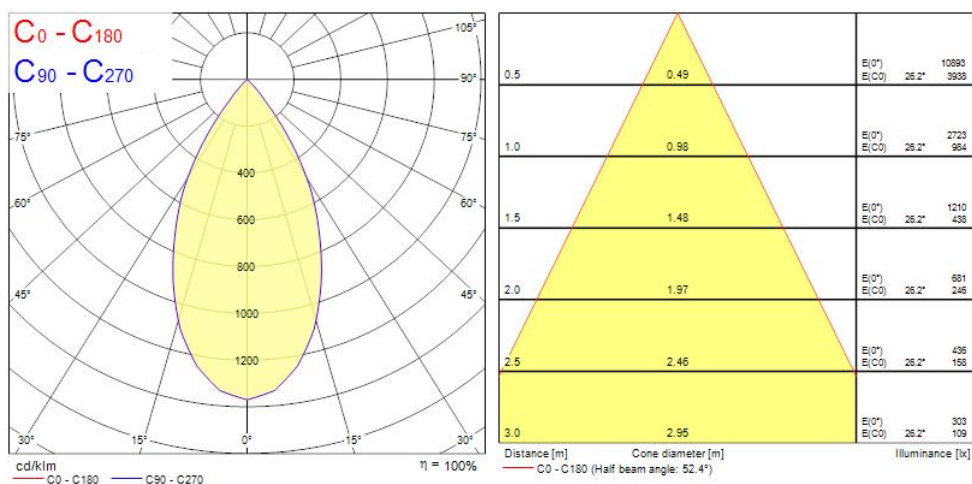

Concord

EXPOSPOT 70 ADJUSTABLE RA90 4000K WB WHITE 2070026

Control gear type	LED driver constant current
Control gear mounting	Remote
Housing colour	White
IP rating	IP20
IK rating	IK02
Product EAN number	5025768700264
Warranty	5 years

Photometry