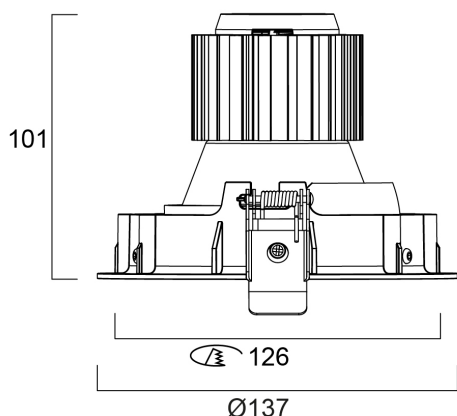

Concord

EXPOSPOT 70 ADJUSTABLE RA90 4000K WB WHITE 2070026

Technical drawings

Data table

GENERAL DATA

Product name	EXPOSPOT 70 ADJUSTABLE RA90 4000K WB WHITE
Technology	LED
Cap/Base	N/A
Housing	Aluminium
Mount	Ceiling recessed mounting
Fixture rating	Enclosed
Operating temperature range (°C)	1°C...+25°C
Performance ambient temperature Tq (°C)	25
Warranty	5 years

OPTICAL DATA

Fixture luminous flux (lm)	1988
Luminaire efficacy (lm/W)	95
LOR (%)	100