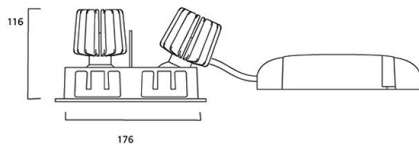

Product Overview

Product name	MYRIAD ADJ TWIN WHITE 2700K PHDIM WHITE BZ
Technology	LED
Cap/Base	N/A
Mount	Ceiling recessed mounting
Environment	Indoor
Fixture luminous flux (lm)	567x 2
Luminaire efficacy (lm/W)	57
LOR (%)	100
Colour temperature (K)	2700
Light colour	Candlelight
CRI (Ra)	85
Colour Variation Initial (SDCM)	3
Photobiological Risk Group	RG1
Total power consumption (W)	20
Electrical protection	Class II
Control gear type	Electronic ballast
Control gear mounting	Integral
Housing colour	RAL 9016 - Traffic white / Bezel
IP rating	IP20

Technical drawings

Dimensions (mm)