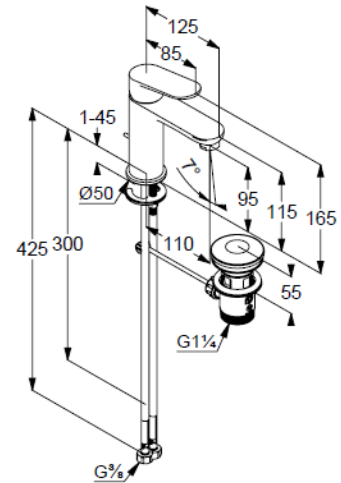

Technische Daten/ Technical Data

KLUDI-X1

single lever basin mixer 100
DN 15

Ref.: 322883975

Finishes:
39 matt black

Product description
Manufacturer KLUDI GmbH & Co. KG
Typ: KLUDI-X1
single lever basin mixer 100
Ref.: 322883975

basin mixer
single lever mixer
1-hole mounted
solid lever, metal
aerator M24 PCA
ceramic cartridge
flow rate at 3 bar 4,5 l/min.
flexible hoses G3/8 DVGW approved
rapid installation set
pop up waste set G1 1/4 metal
EU taxonomy: max. 6 l/min. -
Substantial Contribution (SC) possible

Produktabbildung/ Product picture

Maßzeichnung/ Dimensional drawing

Durchfluss/ Flow rate