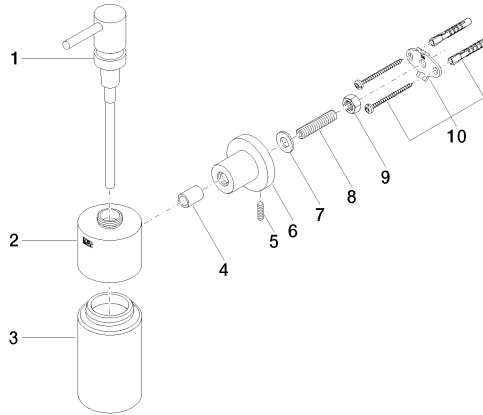

83 435 892 Product version from 4/1/2024

- bottle made of crystal glass, matt
- width 60mm
- height 200 mm
- rosette Ø 55 mm
- 250 ml bottle
- 144mm projection

83 435 892 Product version from 4/1/2024

mm [inches]

Spare parts list

No.	Item Number	Name	Quantity used	Delivery time
6	08 17 89 505-33	Holder universal 60 x 100 x 60 mm - Matte Black	1.00	40
8	08 18 50 586 90	Pipe Ø 10 x 45 mm -	1.00	14
5	04 31 11 113 00 90	Mounting Threaded pin M5 x 12 mm -	1.00	14
10	05 17 20 739 00 90	Attachment set 150 x 65 x 10 mm -	1.00	14
2	90 10 10 529 00-33	Dispenser Retainer, wall-mounting Ø 60 x 49 mm - Matte Black	1.00	-
Spare part can no longer be ordered, please order the replacement item				
3	90 90 04 001 00 82	Bottle for lotion dispenser -	1.00	14
4	08 17 20 624-33	Sleeve Ø 14 x 10 x 19,50 mm - Matte Black	1.00	40
9	09 23 10 026 90	Mounting Nut M10 -	1.00	14
7	09 30 11 046 90	Washer Ø 10,5 -	1.00	14
1	90 10 10 535 00-33	Lotion dispenser - Matte Black	1.00	40