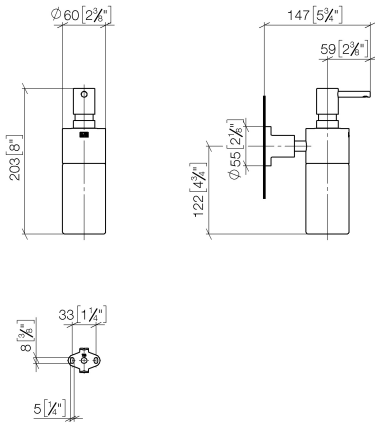

83 435 892 Product version from 4/1/2024

- bottle made of crystal glass, matt
- width 60mm
- height 200 mm
- rosette Ø 55 mm
- 250 ml bottle
- 144mm projection

83 435 892 Product version from 4/1/2024

mm [inches]

Spare parts list

No.	Item Number	Name	Quantity used	Delivery time
6	08 17 89 505-33	Holder universal 60 x 100 x 60 mm - Matte Black	1.00	40
8	08 18 50 586 90	Pipe Ø 10 x 45 mm -	1.00	14
5	04 31 11 113 00 90	Mounting Threaded pin M5 x 12 mm -	1.00	14
10	05 17 20 739 00 90	Attachment set 150 x 65 x 10 mm -	1.00	14
2	90 10 10 529 00-33	Dispenser Retainer, wall-mounting Ø 60 x 49 mm - Matte Black	1.00	-
Spare part can no longer be ordered, please order the replacement item				
3	90 90 04 001 00 82	Bottle for lotion dispenser -	1.00	14
4	08 17 20 624-33	Sleeve Ø 14 x 10 x 19,50 mm - Matte Black	1.00	40
9	09 23 10 026 90	Mounting Nut M10 -	1.00	14
7	09 30 11 046 90	Washer Ø 10,5 -	1.00	14
1	90 10 10 535 00-33	Lotion dispenser - Matte Black	1.00	40