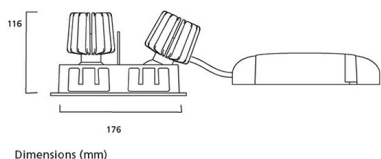

Concord

MYRIAD ADJ TWIN WHITE 2700K PHDIM WHITE BZ 2056242

IK rating	IK02
Product EAN number	5025768562428
Warranty	5 years

Technical drawings

Data table

GENERAL DATA

Product name	MYRIAD ADJ TWIN WHITE 2700K PHDIM WHITE BZ
Technology	LED
Cap/Base	N/A
Mount	Ceiling recessed mounting
Environment	Indoor
Performance ambient temperature Tq (°C)	25
Warranty	5 years

OPTICAL DATA

Fixture luminous flux (lm)	567x 2