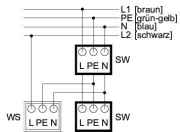

Junction box according to DIN EN 60670. Flame-resistant to DIN EN 60695/2/11, test temperature 650 °C.

Clear internal dimensions: 136x102x57 mm

PP Polypropylene

Master data

Item number	2007817
Type	T 100 WB 1W3 2S3
Description 1	Junction box
Description 2	with Wieland sockets 1w3p+2s3p
Manufacturer	OBO
Dimension	150x116x67
Colour	Light grey; RAL 7035
Material	Polypropylene
Smallest sales unit	1
Unit of quantity	Piece
Weight	23.6 kg
Weight unit	kg/100 pc.
CO2 Footprint (GWP) Cradle-to-Gate	0,6146 kg CO2e / 1 Piece

Technical data sheet

Junction box T100, with Wieland socket 1w3p+2s3p

Item number: 2007817

Dimensions

Length	150 mm
Width	116 mm
Height	67 mm

Technical data

Expandable	yes
No. of entries	4
Type of entry	Strain relief entries for direct penetrations for cable diameters of 7–21 mm
Type of housing penetration	Pre-marking
Measured insulation voltage V_i	500 V
Equipment	Miscellaneous
Cover	Not transparent
Cover fastening	Screwed
Entry from rear	yes
Entries	4
Explosion-tested version	no
Flame-resistant	acc. to VDE 0471/DIN 695 Part 2-1, test temperature 650°C
Shape	Rectangular
Maintain electrical functions	Without
For Ex zone	Without
For Ex zone gas	Without
For Ex zone dust	Without
Halogen-free	yes
Clear internal dimensions	136x102x57 mm
With screening	no
with lid	yes
Nominal cross-section, min.	2.5 mm ²
Nominal voltage	500 V
Sealable	yes
Protection rating	IP20
Permitted temperature range, max.	60 °C
Permitted temperature range, min.	-5 °C
Transparent lid	no
Weatherproof	no