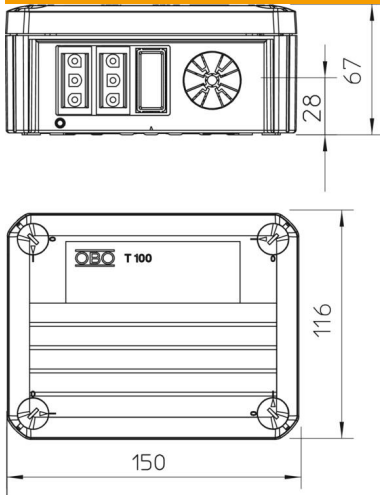

Junction box according to DIN EN 60670. Flame-resistant to DIN EN 60695/2/11, test temperature 650 °C.

Clear internal dimensions: 136x102x57 mm

PP Polypropylene

Master data

Item number	2007817
Type	T 100 WB 1W3 2S3
Description 1	Junction box
Description 2	with Wieland sockets 1w3p+2s3p
Manufacturer	OBO
Dimension	150x116x67
Colour	Light grey; RAL 7035
Material	Polypropylene
Smallest sales unit	1
Unit of quantity	Piece
Weight	23.6 kg
Weight unit	kg/100 pc.
CO2 Footprint (GWP) Cradle-to-Gate	0,6146 kg CO2e / 1 Piece

Technical data sheet

Junction box T100, with Wieland socket 1w3p+2s3p

Item number: 2007817

Dimensions

Length	150 mm
Width	116 mm
Height	67 mm

Technical data

Expandable	yes
No. of entries	4
Type of entry	Strain relief entries for direct penetrations for cable diameters of 7–21 mm
Type of housing penetration	Pre-marking
Measured insulation voltage V_i	500 V
Equipment	Miscellaneous
Cover	Not transparent
Cover fastening	Screwed
Entry from rear	yes
Entries	4
Explosion-tested version	no
Flame-resistant	acc. to VDE 0471/DIN 695 Part 2-1, test temperature 650°C
Shape	Rectangular
Maintain electrical functions	Without
For Ex zone	Without
For Ex zone gas	Without
For Ex zone dust	Without
Halogen-free	yes
Clear internal dimensions	136x102x57 mm
With screening	no
with lid	yes
Nominal cross-section, min.	2.5 mm ²
Nominal voltage	500 V
Sealable	yes
Protection rating	IP20
Permitted temperature range, max.	60 °C
Permitted temperature range, min.	-5 °C
Transparent lid	no
Weatherproof	no