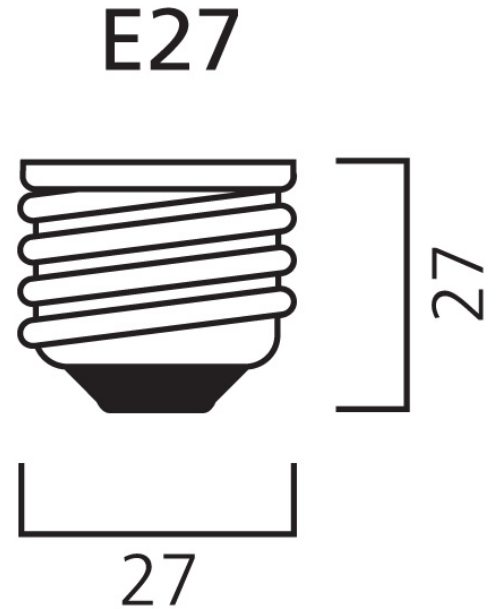

Product Overview

Product name	ToLEDo RT GLS V5 ST 806LM 827 E27 SL
Technology	LED
Watt (Rated) (W)	7
Cap/Base	E27
Fixture rating	Open
E-number FI	4740918
Colour temperature (K)	2700
CRI (Ra)	80
Colour Variation Initial (SDCM)	6
Photobiological Risk Group	RG1
Wattage (W)	7
Product EAN number	5410288293370
Warranty	3 years

Technical drawings

Data table

GENERAL DATA

Product name	ToLEDo RT GLS V5 ST 806LM 827 E27 SL
Technology	LED
Watt (Rated) (W)	7
Cap/Base	E27
Fixture rating	Open
Operating temperature range (°C)	-20°C...+40°C
Performance ambient temperature Tq (°C)	25
E-number FI	4740918
Warranty	3 years

SYLVANIA

ToLEDo RT GLS V5 ST 806LM 827 E27 SL
0029337

Packaging outer length / height (cm)	20.6
--------------------------------------	------

SAFETY DATA

Optimal operating condition (°C)	-20-40
Breakage cleaning instructions	Not applicable
Special purpose lamp	No
Dry applications use only	No
Suitable for household illumination	No
Safety message	Not Suitable for totally enclosed fixtures