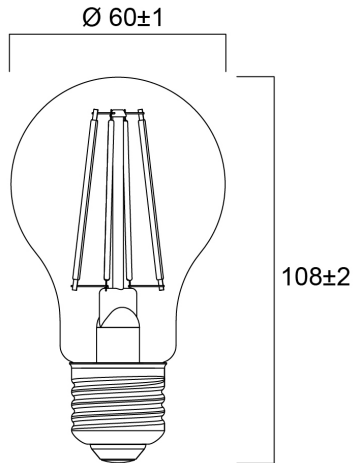

Product Overview

Product name	ToLEDo RT GLS V5 ST 806LM 827 E27 SL
Technology	LED
Watt (Rated) (W)	7
Cap/Base	E27
Fixture rating	Open
E-number FI	4740918
Colour temperature (K)	2700
CRI (Ra)	80
Colour Variation Initial (SDCM)	6
Photobiological Risk Group	RG1
Wattage (W)	7
Product EAN number	5410288293370
Warranty	3 years

Technical drawings

Data table

GENERAL DATA

Product name	ToLEDo RT GLS V5 ST 806LM 827 E27 SL
Technology	LED
Watt (Rated) (W)	7
Cap/Base	E27
Fixture rating	Open
Operating temperature range (°C)	-20°C...+40°C
Performance ambient temperature Tq (°C)	25
E-number FI	4740918
Warranty	3 years

LIFETIME DATA

Lifespan L70 B50	15000
Average life (Rated) (h)	15000

PHYSICAL DATA

Nominal Product Length (mm)	108
Nominal Product Diameter (mm)	60
Weight (kg)	0.03

PACKAGING

Single packaging type	Carton
Product EAN number	5410288293370
Packaging single width (cm)	6.6
Packaging single depth (cm)	12.0
DUN14 (outer)	15410288293377

SYLVANIA

ToLEDo RT GLS V5 ST 806LM 827 E27 SL
0029337

Packaging outer length / height (cm)	20.6
--------------------------------------	------

SAFETY DATA

Optimal operating condition (°C)	-20-40
Breakage cleaning instructions	Not applicable
Special purpose lamp	No
Dry applications use only	No
Suitable for household illumination	No
Safety message	Not Suitable for totally enclosed fixtures