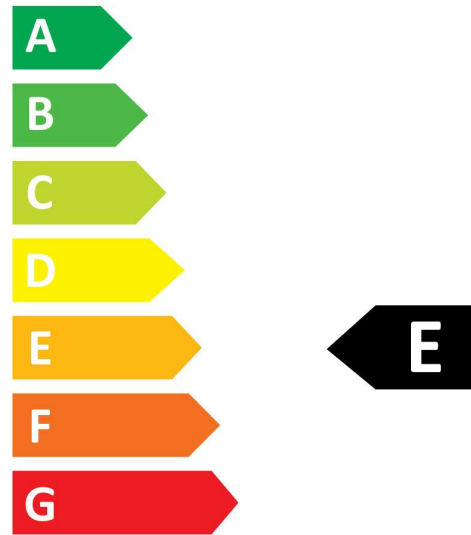

Technical drawings

Data table

GENERAL DATA

Product name	ToLEDo RT GLS V5 ST 806LM 827 E27 SL
Technology	LED
Watt (Rated) (W)	7
Cap/Base	E27
Fixture rating	Open
Operating temperature range (°C)	-20°C...+40°C
Performance ambient temperature Tq (°C)	25
E-number FI	4740918
Warranty	3 years

ELECTRICAL DATA

Wattage (W)	7
Equivalent watt (W)	60
Primary Supply/Product voltage - min (V)	220
Control gear required	No
Inrush Current (A)	0.19
Inrush Duration (μ s)	73
Lamp Energy Label (class)	E
Nominal Frequency (Hz)	50/60Hz

Energy label

0029337

7
kWh/1000h

2019/2015

0029337

7
kWh/1000h

2019/2015

Light your world