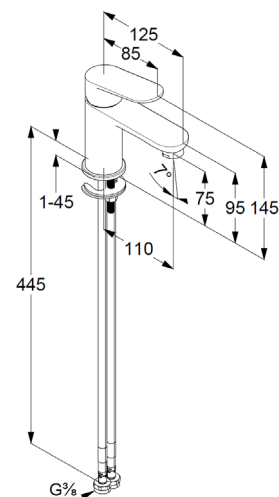

aerator M24 PCA

ceramic cartridge

flow rate at 3 bar 4,5 l/min.

flexible hoses G3/8 DVGW approved

rapid installation set

EU taxonomy: max. 6 l/min. -

Substantial Contribution (SC) possible

Produktabbildung/ Product picture

Maßzeichnung/ Dimensional drawing

Durchfluss/ Flow rate