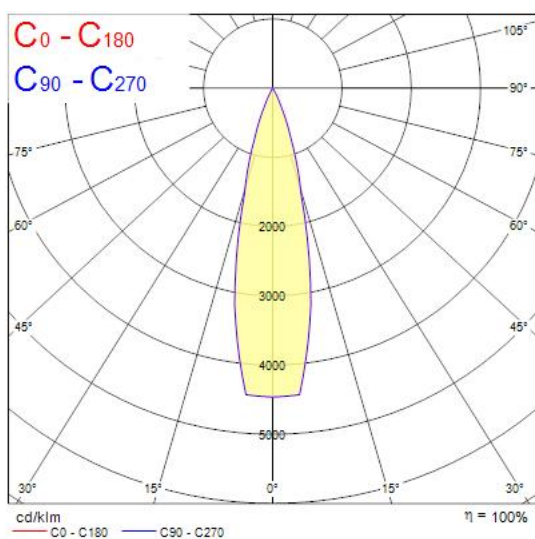

Concord

MYRIAD ADJ SQUARE BLACK 4000K PHDIM SILVER BEZ 2056238

Control gear mounting	Remote
Housing colour	Black
IP rating	IP20
IK rating	IK02
Product EAN number	5025768562381
Warranty	5 years

Photometry