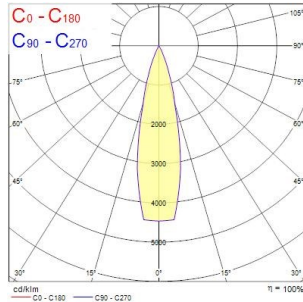

Myriad Adjustable Square - Black with Silver bezel

MYRIAD ADJ SQUARE BLACK 4000K PHDIM SILVER BEZ
2056238

PRODUCT OVERVIEW

Product name	MYRIAD ADJ SQUARE BLACK 4000K PHDIM SILVER BEZ
Technology	LED
Cap/Base	N/A
Housing	PC Polycarbonate
Mount	Ceiling recessed mounting
Environment	Indoor
E-number FI	4278851
Warranty	5 years
Fixture luminous flux (lm)	684
Luminaire efficacy (lm/W)	68
LOR (%)	100
Colour temperature (K)	4000
Light colour	Neutral White
CRI (Ra)	90
Colour Variation Initial (SDCM)	SDCM3
Photobiological Risk Group	RG1
Total power consumption (W)	10
Electrical protection	Class II
Control gear mounting	Remote
Housing colour	Black
IP rating	IP20
IK rating	IK02
Product EAN number	5025768562381

PHOTOMETRY

Myriad Adjustable Square - Black with Silver bezel MYRIAD ADJ SQUARE BLACK 4000K PHDIM SILVER BEZ 2056238

TECHNICAL DRAWINGS