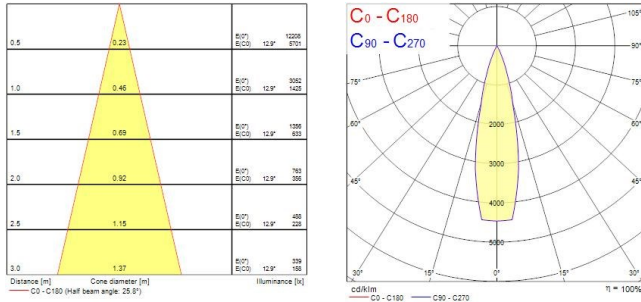

Myriad Adjustable Square - Black with Silver bezel MYRIAD ADJ SQUARE BLACK 4000K PHDIM SILVER BEZ 2056238

TECHNICAL DRAWINGS