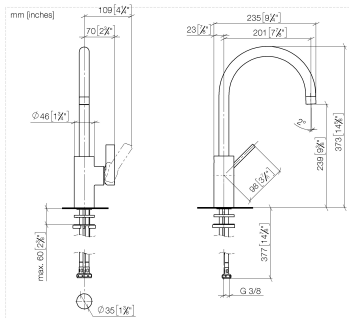

33 800 875 Product version from 5/31/2010 to 7/25/2018

- 201mm projection
- pivotable spout 360°
- air-enriched flow
- height of mixer 373 mm
- height up to aerator 240 mm
- hole diameter 35 mm
- max. flow 8 l/min at 3 bar flow pressure
- lead-free
- This product can help a building meet the requirements of Green Building Rating Systems, e.g. LEED®, BREEAM®, DGNB
- WRAS

Flow rate chart

Codes & Standards

DIN 4109

EN 817

Executive Order
no. 1007

ISO 3822

Scottish Water
Byelaws

UK Water Supply
Regulations

Spare parts list

No.	Item Number	Name	Quantity used	Delivery time
6	90 31 20 109 00 90	Plug -	1.00	14
13	09 31 11 012 90	Mounting Threaded bolt M8 x110 mm -	1.00	14
10	09 28 10 109-07	Ring Ø 38,8 x 17 mm - untreated nickel-plated	1.00	40
11	04 30 11 085 88 90	Mounting with O-ring Ø34 x 4mm with spacer sleeve Ø 52 x 1,5 mm -	1.00	14
3	09 30 30 080 90	Mounting Cylinder head screw with hexagon socket Low profile M4 x 12 mm -	1.00	14
4	90 15 05 061 00 90	Cartridge black Ø 35 x 52 mm -	1.00	-
Spare part can no longer be ordered, please order the replacement item				
	9015050450090	Cartridge black Ø 35 x 52 mm -		
15	12 803 970 90	Extension set -	1.00	-
Spare part can no longer be ordered, please order the replacement item				
9	09 14 10 119 90	O-Ring EPDM 70 33,0 x 2,5 mm -	1.00	14
14	90 15 05 045 00 90	Cartridge black Ø 35 x 52 mm -	1.00	14
12	04 30 04 016 00 90	High pressure hose M10x1 x 420 mm -	2.00	-
Spare part can no longer be ordered, please order the replacement item				
	0430041040090	High pressure hose M10x1 x 3/8" x 420 mm -		
2	90 23 01 004 07-99	Aerator 8,0 l/min. - Brushed Dark Platinum	1.00	40
8	09 20 79 040-99	Handle Lever 120 x 43 x 23 mm - Brushed Dark Platinum	1.00	40
1	90 28 22 204 02-99	Spout 200 mm, 8 l/min. - Brushed Dark Platinum	1.00	40
7	90 31 11 030 00 90	Mounting Threaded pin with hexagon socket with cup point M5 x 5 mm -	1.00	14
5	09 24 04 107-99	Connection Ø 40 x 20 mm - Brushed Dark Platinum	1.00	40