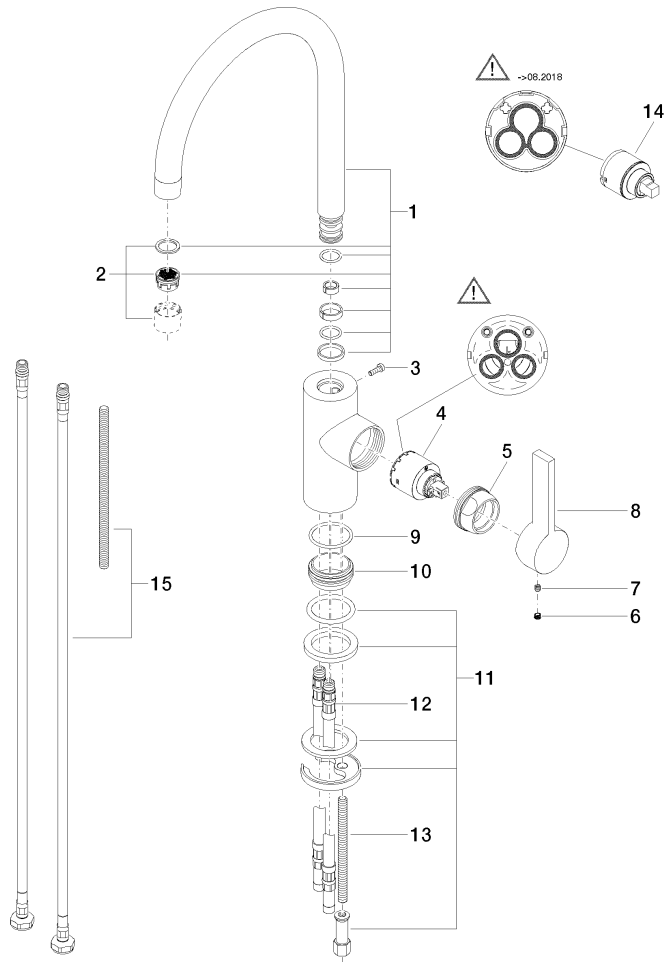

33 800 875 Product version from 5/31/2010 to 7/25/2018

Parts for other finishes can be found here: [Chrome](#)

33 800 875 Product version from 5/31/2010 to 7/25/2018

Spare parts list

No.	Item Number	Name	Quantity used	Delivery time
6	90 31 20 109 00 90	Plug -	1.00	14
13	09 31 11 012 90	Mounting Threaded bolt M8 x110 mm -	1.00	14
10	09 28 10 109-07	Ring Ø 38,8 x 17 mm - untreated nickel-plated	1.00	40
11	04 30 11 085 88 90	Mounting with O-ring Ø34 x 4mm with spacer sleeve Ø 52 x 1,5 mm -	1.00	14
3	09 30 30 080 90	Mounting Cylinder head screw with hexagon socket Low profile M4 x 12 mm -	1.00	14
4	90 15 05 061 00 90	Cartridge black Ø 35 x 52 mm -	1.00	-
Spare part can no longer be ordered, please order the replacement item				
	9015050450090	Cartridge black Ø 35 x 52 mm -		
15	12 803 970 90	Extension set -	1.00	-
Spare part can no longer be ordered, please order the replacement item				
9	09 14 10 119 90	O-Ring EPDM 70 33,0 x 2,5 mm -	1.00	14
14	90 15 05 045 00 90	Cartridge black Ø 35 x 52 mm -	1.00	14
12	04 30 04 016 00 90	High pressure hose M10x1 x 420 mm -	2.00	-
Spare part can no longer be ordered, please order the replacement item				
	0430041040090	High pressure hose M10x1 x 3/8" x 420 mm -		
2	90 23 01 004 07-99	Aerator 8,0 l/min. - Brushed Dark Platinum	1.00	40
8	09 20 79 040-99	Handle Lever 120 x 43 x 23 mm - Brushed Dark Platinum	1.00	40
1	90 28 22 204 02-99	Spout 200 mm, 8 l/min. - Brushed Dark Platinum	1.00	40
7	90 31 11 030 00 90	Mounting Threaded pin with hexagon socket with cup point M5 x 5 mm -	1.00	14
5	09 24 04 107-99	Connection Ø 40 x 20 mm - Brushed Dark Platinum	1.00	40