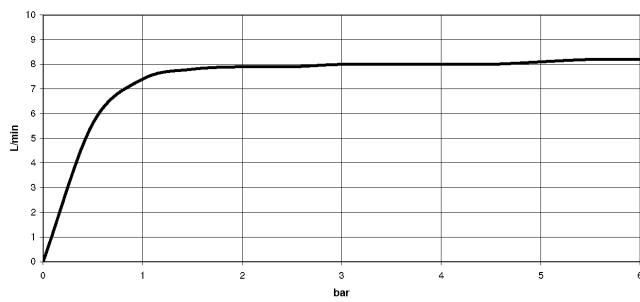

33 800 875 Product version from 5/31/2010 to 7/25/2018

- 201mm projection
- pivotable spout 360°
- air-enriched flow
- height of mixer 373 mm
- height up to aerator 240 mm
- hole diameter 35 mm
- max. flow 8 l/min at 3 bar flow pressure
- lead-free
- This product can help a building meet the requirements of Green Building Rating Systems, e.g. LEED®, BREEAM®, DGNB
- WRAS

Flow rate chart

Codes & Standards

DIN 4109

EN 817

Executive Order
no. 1007

ISO 3822

Scottish Water
Byelaws

UK Water Supply
Regulations