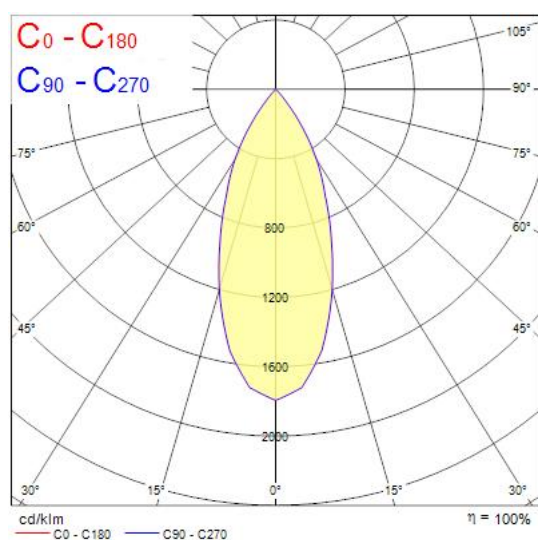

Concord

EXPOSPOT 70 ADJUSTABLE RA90 4000K MB WHITE 2070025

Control gear type	Electronic ballast
Control gear mounting	Remote
Housing colour	White
IP rating	IP20
IK rating	IK02
Product EAN number	5025768700257
Warranty	5 years

Photometry