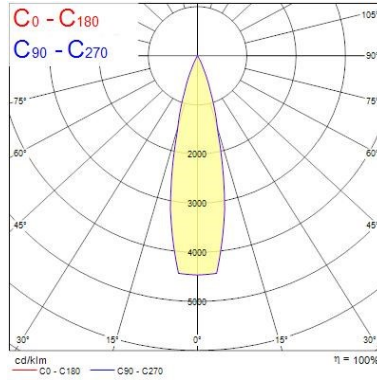

Myriad Adjustable Square - Black with Silver bezel MYRIAD ADJ SQUARE BLACK 4000K PHDIM SILVER BEZ 2056238

Packaging outer length / height (cm) 17.5

PHOTOMETRY

0.5	0.23	E(0°) E(C0)	1228 5701
1.0	0.46	E(0°) E(C0)	3062 1425
1.5	0.69	E(0°) E(C0)	1388 633
2.0	0.92	E(0°) E(C0)	763 356
2.5	1.15	E(0°) E(C0)	486 226
3.0	1.37	E(0°) E(C0)	339 156

Distance [m]   Cone diameter [m]   Illuminance [lx]

— C0 - C180 (Half beam angle: 25.3°)

TECHNICAL DRAWINGS