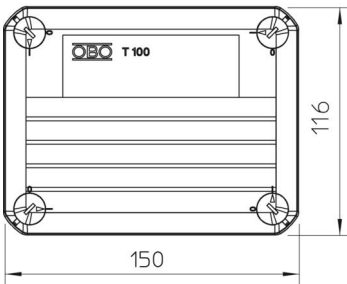

Junction box according to DIN EN 60670. Flame-resistant to DIN EN 60695/2/11, test temperature 650 °C.

Clear internal dimensions: 136x102x57 mm

**PP** Polypropylene

### Master data

Item number	2007809
Type	T 100 WB 2S3
Description 1	Junction box
Description 2	with Wieland sockets 2s3p
Manufacturer	OBO
Dimension	150x116x67
Colour	Light grey; RAL 7035
Material	Polypropylene
Smallest sales unit	1
Unit of quantity	Piece
Weight	20.5 kg
Weight unit	kg/100 pc.
CO2 Footprint (GWP) Cradle-to-Gate	0,6448 kg CO2e / 1 Piece

### Dimensions

Length	150 mm
Width	116 mm
Height	67 mm

### Technical data

Expandable	yes
No. of entries	4
Type of entry	Strain relief entries for direct penetrations for cable diameters of 7–21 mm
Type of housing penetration	Pre-marking
Measured insulation voltage $V_i$	500 V
Equipment	Miscellaneous
Cover	Not transparent
Cover fastening	Screwed
Entry from rear	yes
Entries	4
Explosion-tested version	no
Flame-resistant	acc. to VDE 0471/DIN 695 Part 2-1, test temperature 650°C
Shape	Rectangular
Maintain electrical functions	Without
For Ex zone	Without
For Ex zone gas	Without
For Ex zone dust	Without
Halogen-free	yes
Clear internal dimensions	136x102x57 mm
With screening	no
with lid	yes
Nominal cross-section, min.	2.5 mm <sup>2</sup>
Nominal voltage	500 V
Sealable	yes
Protection rating	IP20
Permitted temperature range, max.	65 °C
Permitted temperature range, min.	-25 °C
Transparent lid	no
Weatherproof	no