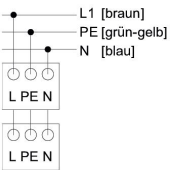

### Technical data

Expandable	yes
No. of entries	4
Type of entry	Strain relief entries for direct penetrations for cable diameters of 7–21 mm
Type of housing penetration	Pre-marking
Measured insulation voltage $V_i$	500 V
Equipment	Miscellaneous
Cover	Not transparent
Cover fastening	Screwed
Entry from rear	yes
Entries	4
Explosion-tested version	no
Flame-resistant	acc. to VDE 0471/DIN 695 Part 2-1, test temperature 650°C
Shape	Rectangular
Maintain electrical functions	Without
For Ex zone	Without
For Ex zone gas	Without
For Ex zone dust	Without
Halogen-free	yes
Clear internal dimensions	136x102x57 mm
With screening	no
with lid	yes
Nominal cross-section, min.	2.5 mm <sup>2</sup>
Nominal voltage	500 V
Sealable	yes
Protection rating	IP20
Permitted temperature range, max.	65 °C
Permitted temperature range, min.	-25 °C
Transparent lid	no
Weatherproof	no