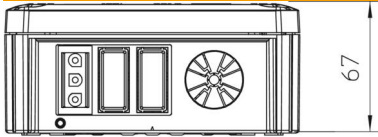

### Master data

Item number	2007809
Type	T 100 WB 2S3
Description 1	Junction box
Description 2	with Wieland sockets 2s3p
Manufacturer	OBO
Dimension	150x116x67
Colour	Light grey; RAL 7035
Material	Polypropylene
Smallest sales unit	1
Unit of quantity	Piece
Weight	20.5 kg
Weight unit	kg/100 pc.
CO2 Footprint (GWP) Cradle-to-Gate	0,6448 kg CO2e / 1 Piece

### Dimensions

Length	150 mm
Width	116 mm
Height	67 mm

### Technical data

Expandable	yes
No. of entries	4
Type of entry	Strain relief entries for direct penetrations for cable diameters of 7–21 mm
Type of housing penetration	Pre-marking
Measured insulation voltage $V_i$	500 V
Equipment	Miscellaneous
Cover	Not transparent
Cover fastening	Screwed
Entry from rear	yes
Entries	4
Explosion-tested version	no
Flame-resistant	acc. to VDE 0471/DIN 695 Part 2-1, test temperature 650°C
Shape	Rectangular
Maintain electrical functions	Without
For Ex zone	Without
For Ex zone gas	Without
For Ex zone dust	Without
Halogen-free	yes
Clear internal dimensions	136x102x57 mm
With screening	no
with lid	yes
Nominal cross-section, min.	2.5 mm <sup>2</sup>
Nominal voltage	500 V
Sealable	yes
Protection rating	IP20
Permitted temperature range, max.	65 °C
Permitted temperature range, min.	-25 °C
Transparent lid	no
Weatherproof	no